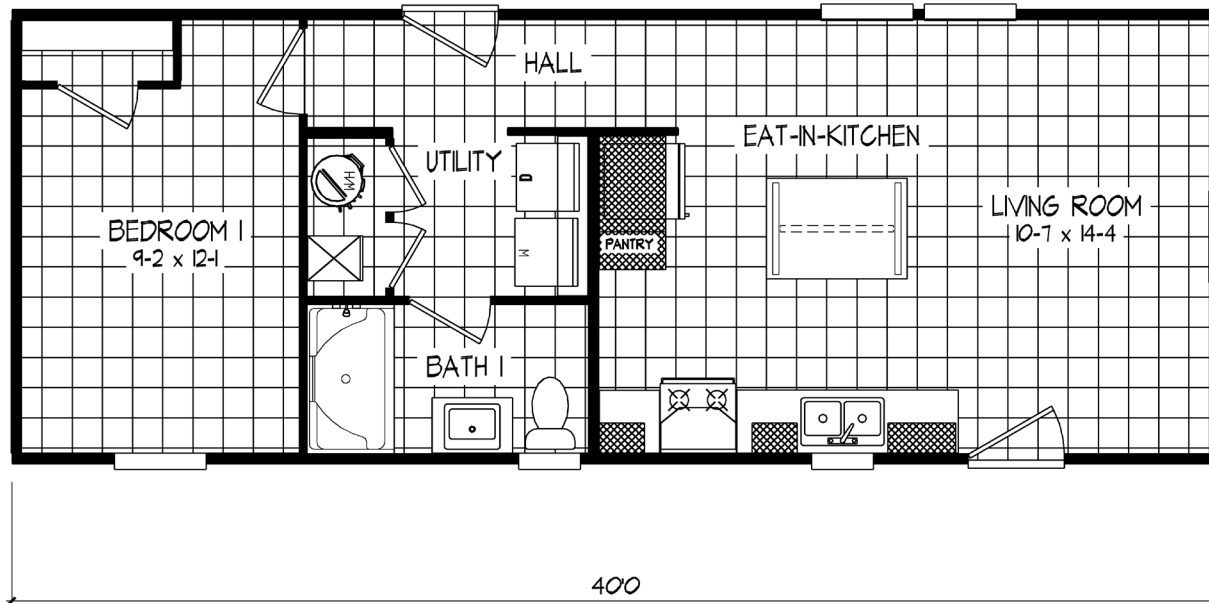

Concord

Tempo Series - Single Section

600 SQ. FT. (Approximate) 1 Bedroom, 1 Bath

Last Updated: 2-24-25

OPT 6' PORCH

16' x 40'

FACTORY EXPO OUTLET CENTER

5757 S. Palo Verde Rd., #202
Tucson, AZ 85706