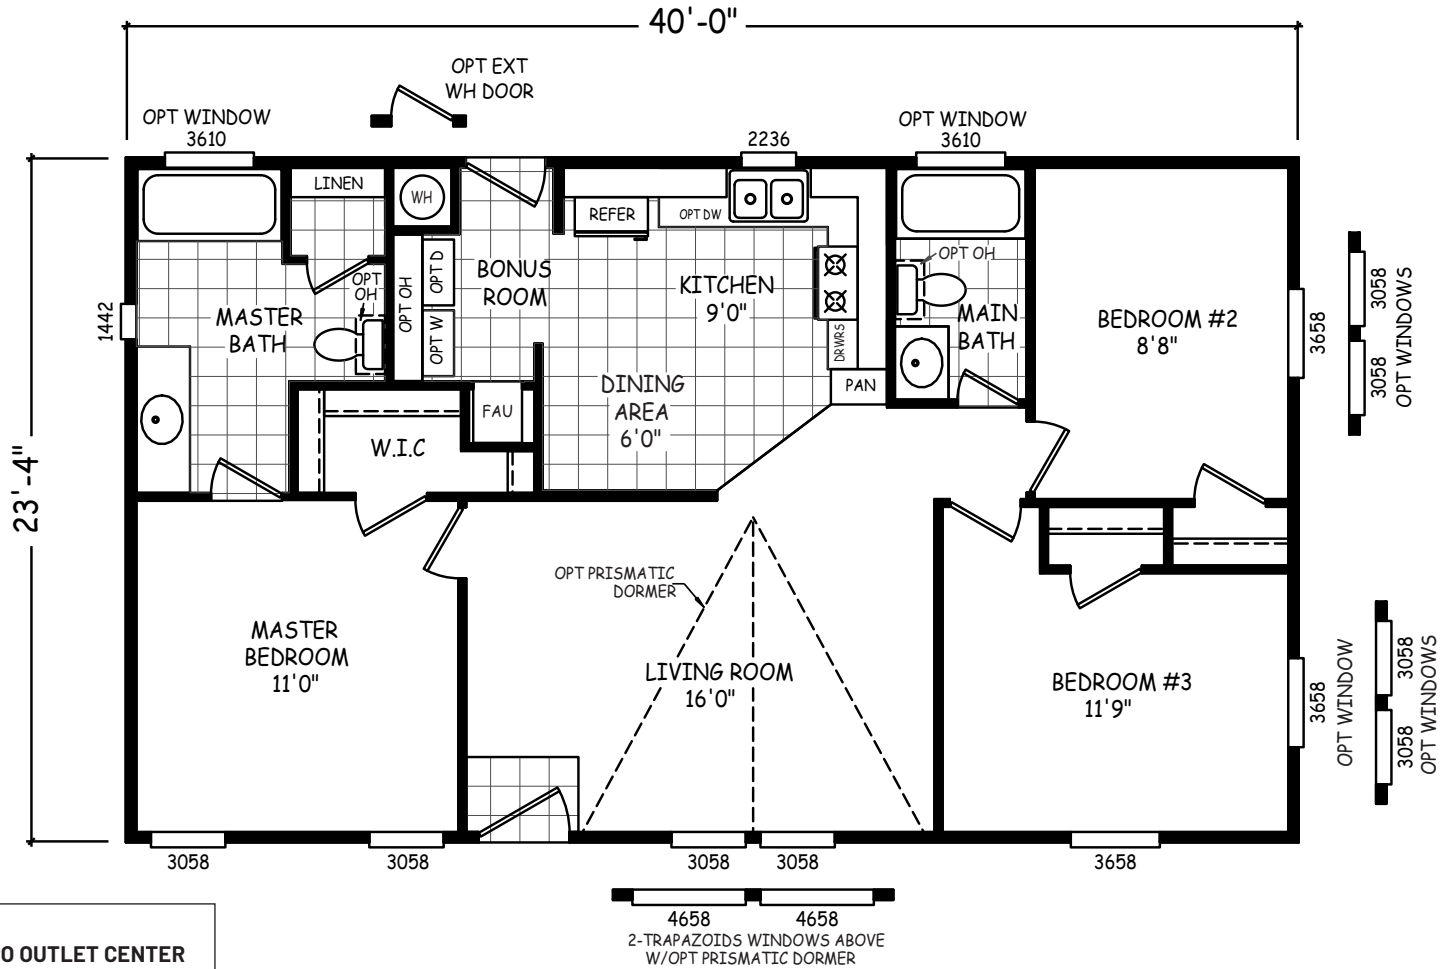

Corral

GS Series

933 SQ. FT. (Approximate) 3 Bedroom, 2 Bath

Last Updated: 4-29-22

FACTORY EXPO OUTLET CENTER
 5757 S. Palo Verde Rd., #202
 Tucson, AZ 85706

FactoryBuiltHomesDirect.com | 1-800-965-2781

IMPORTANT: Alta Cima Corp reserves the right to modify, cancel or substitute products or features of this event at any time without prior notice or obligation. Pictures and other promotional materials are representative and may depict or contain floor plans, square footages, elevations, options, upgrades, extra design features, decorations, floor coverings, specialty light fixtures, custom paint and wall coverings, window treatments, landscaping, sound and alarm systems, furnishings, appliances, and other designer/decorator features and amenities that are not included as part of the home and/or may not be available at all locations. Home, pricing and community information is subject to change, and homes to prior sale, at any time without notice or obligation. ©2020 Alta Cima Corp. All rights reserved.