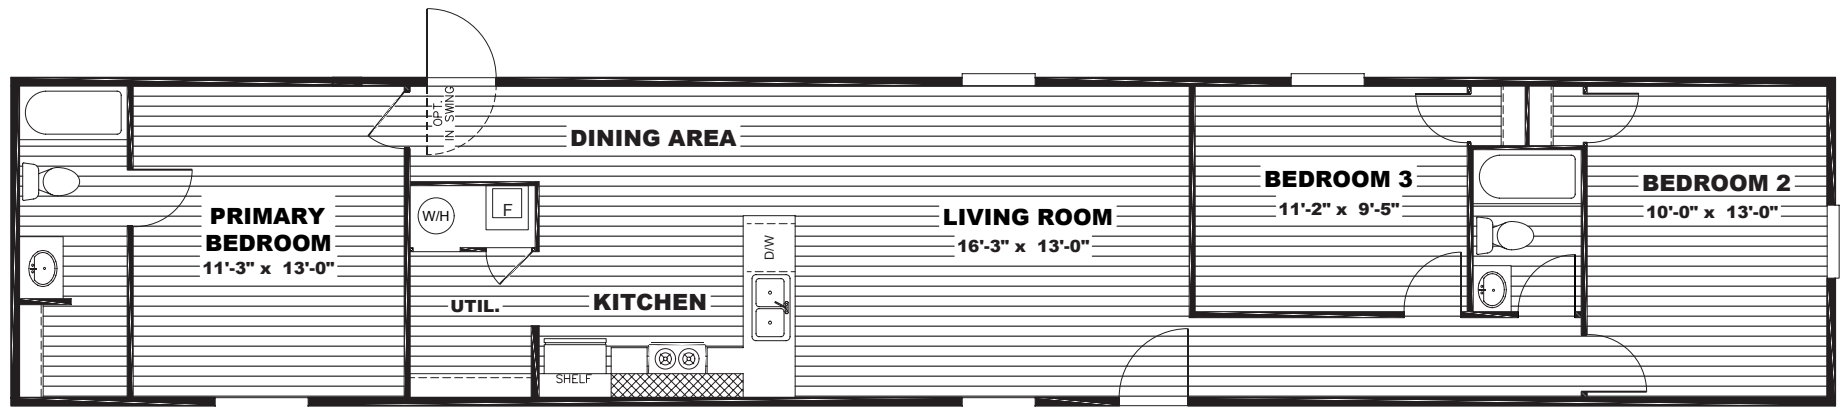

Cortez

TRU Homes Series - Single Section

1,039 SQ. FT. (Approximate) 3 Bedroom, 2 Bath

Last Updated: 9-13-22

14' x 76'

FACTORY EXPO OUTLET CENTER

5757 S. Palo Verde Rd., #202
Tucson, AZ 85706

FactoryBuiltHomesDirect.com | 1-800-965-2781