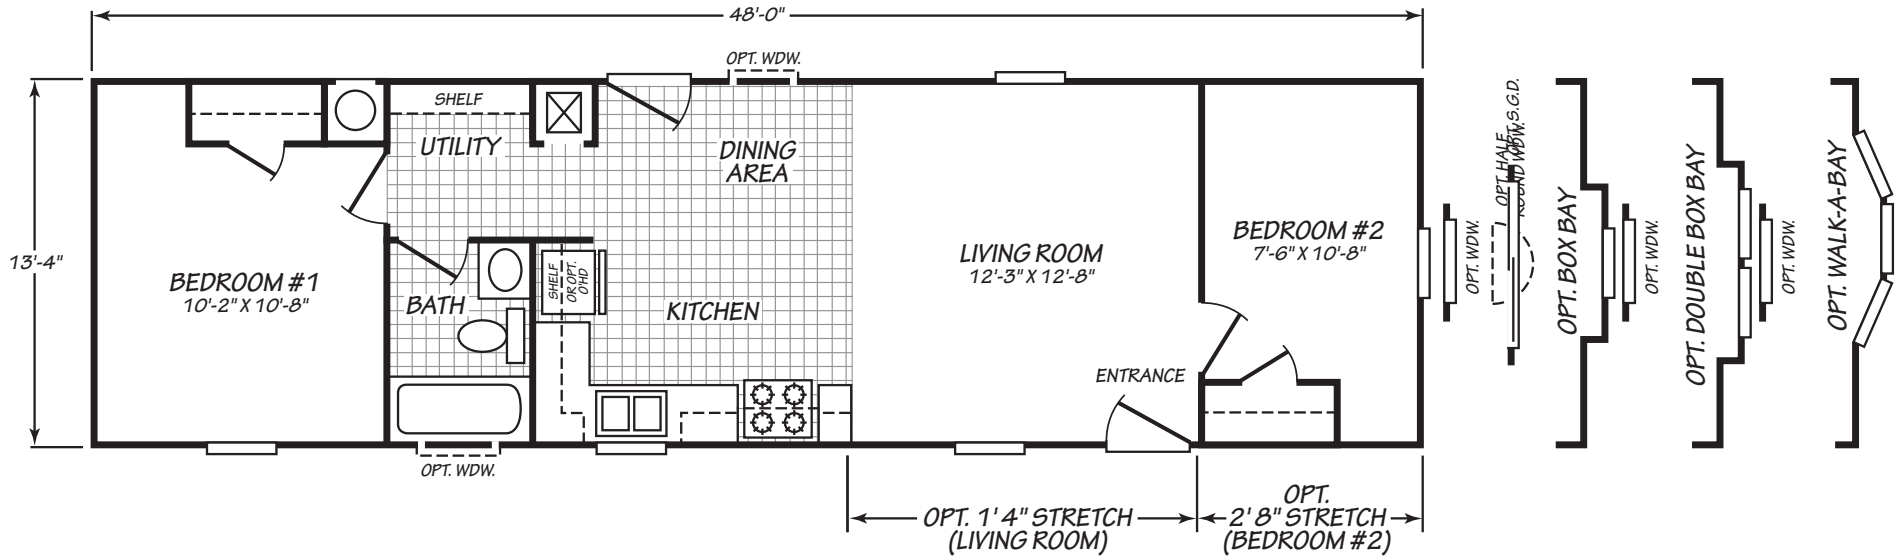

Corwin

Canyon Lake Series

639 SQ. FT. (Approximate) 2 Bedroom, 1 Bath

Last Updated: 11-23-22

FACTORY EXPO OUTLET CENTER

5757 S. Palo Verde Rd., #202
Tucson, AZ 85706

FactoryBuiltHomesDirect.com | 1-800-965-2781