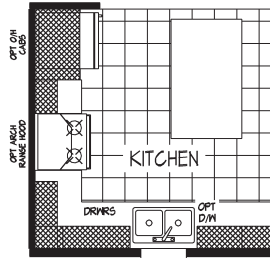

# Cyril

Desert Sky Series

990 SQ. FT. (Approximate) 3 Bedroom, 2 Bath

Last Updated: 5-13-26

**FACTORY EXPO OUTLET CENTER**  
 5757 S. Palo Verde Rd., #202  
 Tucson, AZ 85706

**FactoryBuiltHomesDirect.com | 1-800-965-2781**