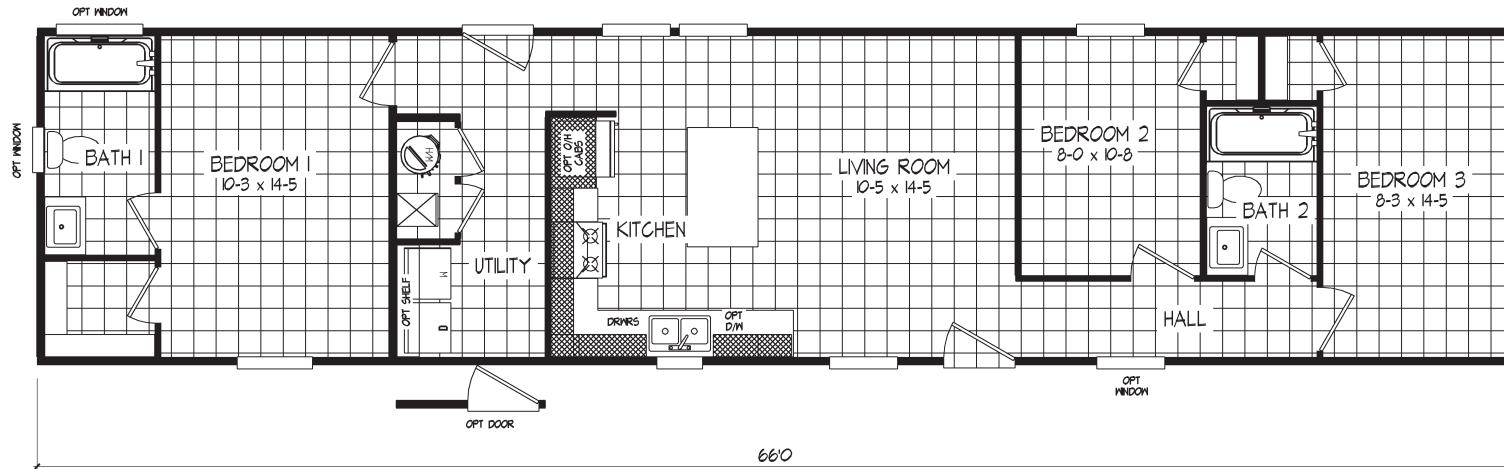

# Cyril

Desert Sky Series

990 SQ. FT. (Approximate) 3 Bedroom, 2 Bath

Last Updated: 5-13-26

**FACTORY EXPO OUTLET CENTER**  
 5757 S. Palo Verde Rd., #202  
 Tucson, AZ 85706

**FactoryBuiltHomesDirect.com | 1-800-965-2781**