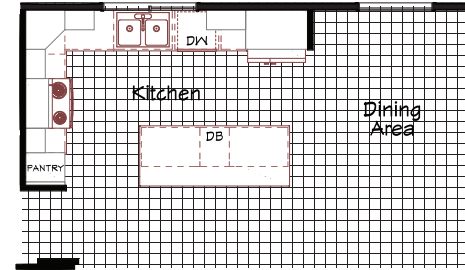

# Denkin

Coronado Series

1,493 SQ. FT. (Approximate) 3 Bedroom, 2 Bath

Last Updated: 9-9-22

Alternate Kitchen

Optional Glamor Bath

**FACTORY EXPO OUTLET CENTER**  
5757 S. Palo Verde Rd., #202  
Tucson, AZ 85706