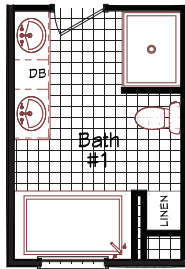

# Denkin

Coronado Series

1,493 SQ. FT. (Approximate) 3 Bedroom, 2 Bath

Last Updated: 9-9-22

Alternate Kitchen

Optional Glamor Bath

**FACTORY EXPO OUTLET CENTER**  
5757 S. Palo Verde Rd., #202  
Tucson, AZ 85706