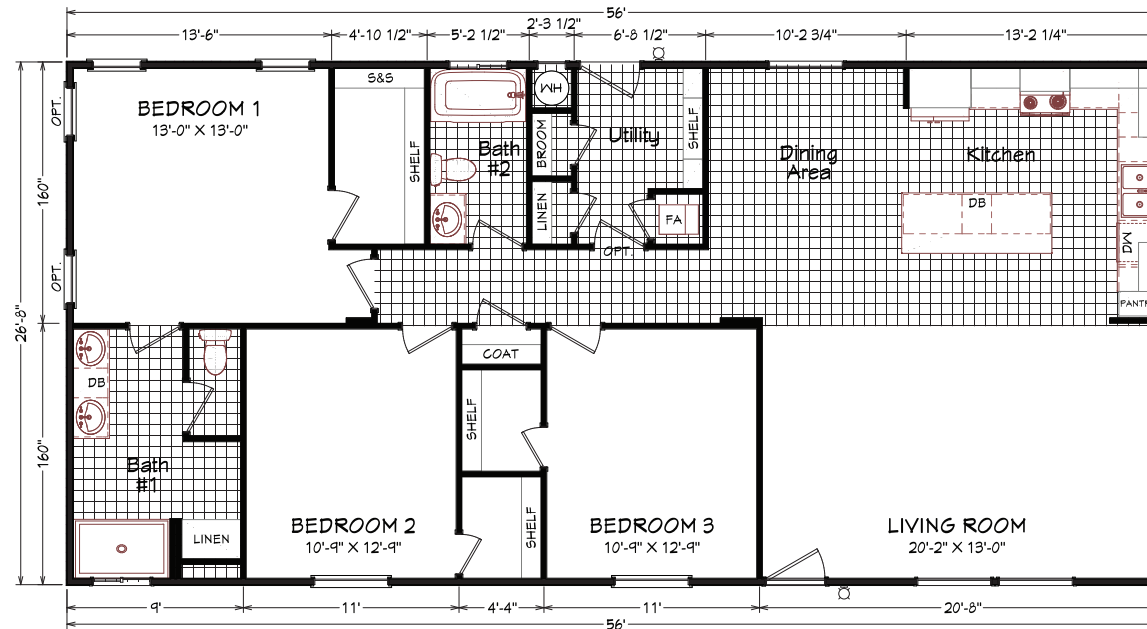

# Denkin

Coronado Series

1,493 SQ. FT. (Approximate) 3 Bedroom, 2 Bath

Last Updated: 9-9-22

Alternate Kitchen

Optional Glamor Bath

**FACTORY EXPO OUTLET CENTER**  
5757 S. Palo Verde Rd., #202  
Tucson, AZ 85706