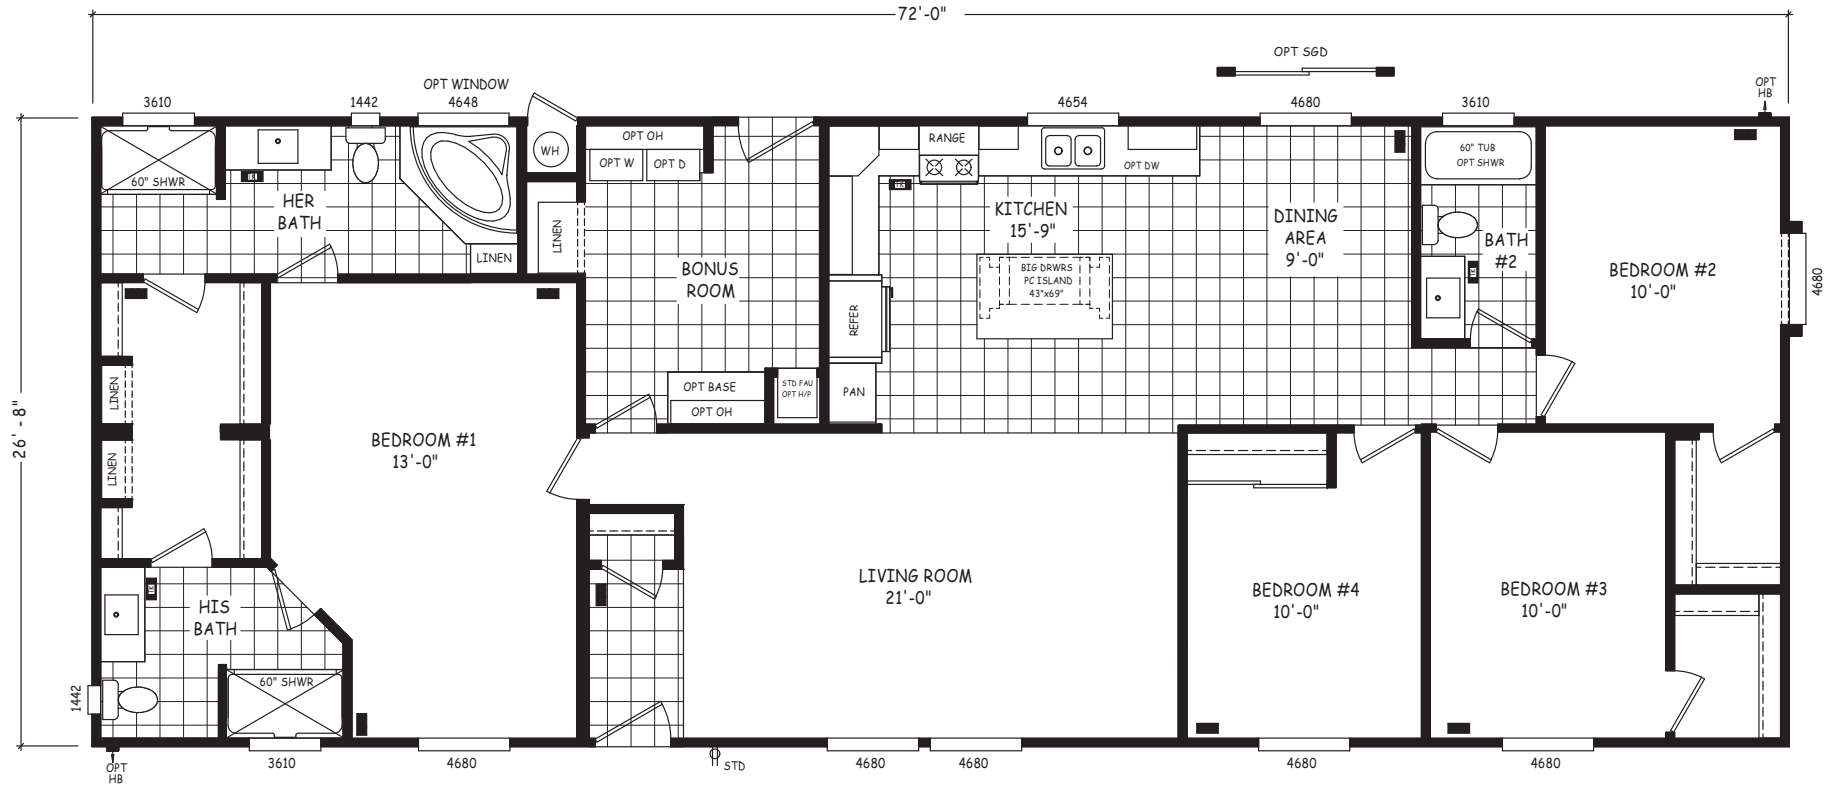

# Desert Rose

Pinnacle Series

1,920 SQ. FT. (Approximate) 4 Bedroom, 2 Bath

Last Updated: 8-22-22