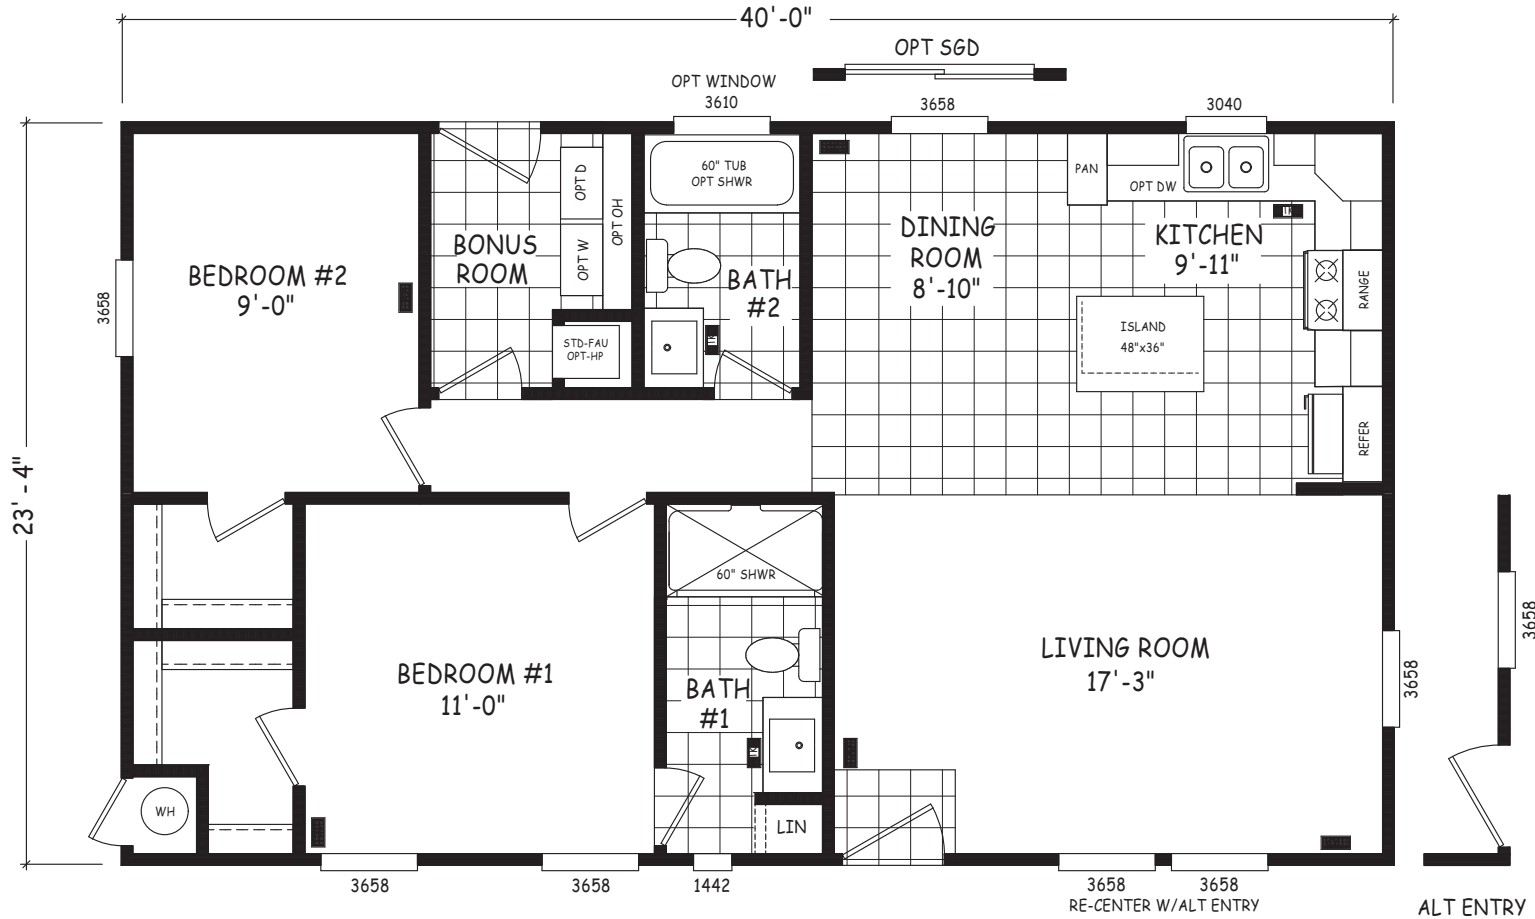

Dexter

Edge Series

934 SQ. FT. (Approximate) 2 Bedroom, 2 Bath

Last Updated: 8-22-22

FACTORY EXPO OUTLET CENTER
 5757 S. Palo Verde Rd., #202
 Tucson, AZ 85706

FactoryBuiltHomesDirect.com | 1-800-965-2781

IMPORTANT: Alta Cima Corp reserves the right to modify, cancel or substitute products or features of this event at any time without prior notice or obligation. Pictures and other promotional materials are representative and may depict or contain floor plans, square footages, elevations, options, upgrades, extra design features, decorations, floor coverings, specialty light fixtures, custom paint and wall coverings, window treatments, landscaping, sound and alarm systems, furnishings, appliances, and other designer/decorator features and amenities that are not included as part of the home and/or may not be available at all locations. Home, pricing and community information is subject to change, and homes to prior sale, at any time without notice or obligation. ©2020 Alta Cima Corp. All rights reserved.