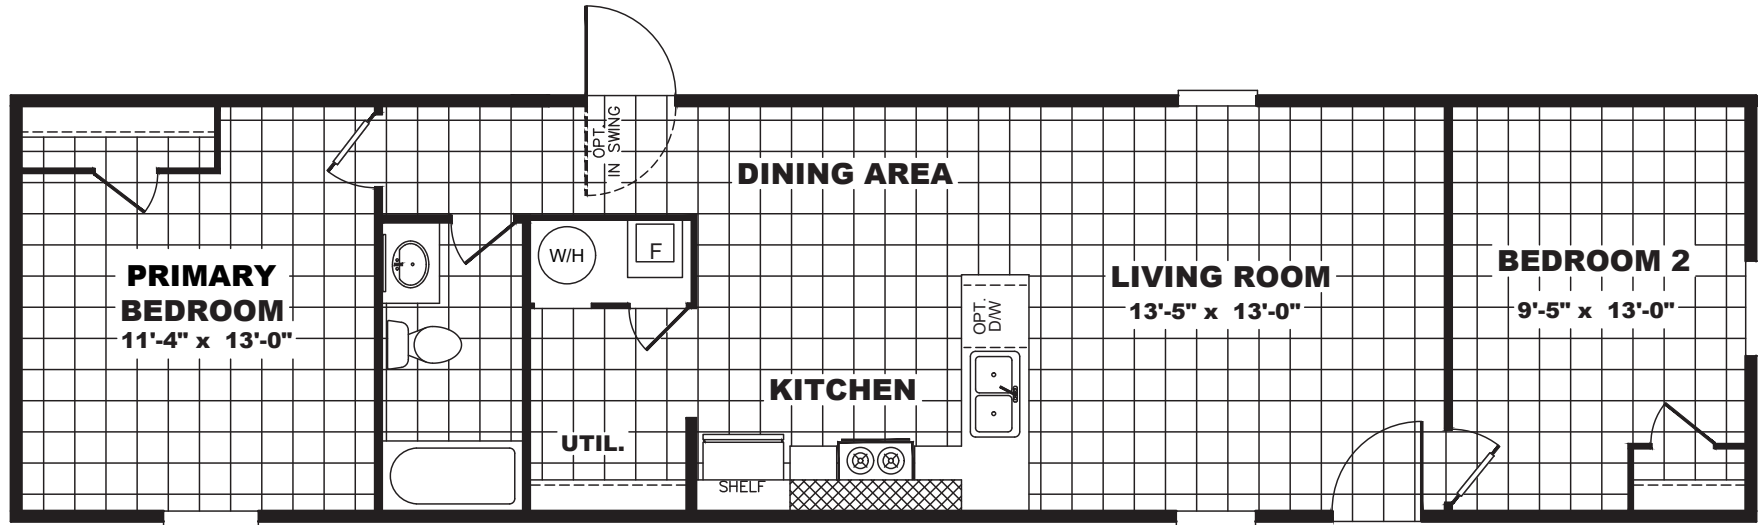

Edson

TRU Homes Series - Single Section

765 SQ. FT. (Approximate) 2 Bedroom, 1 Bath

Last Updated: 12-10-21

14' x 56' Bliss

FACTORY EXPO OUTLET CENTER

5757 S. Palo Verde Rd., #202
Tucson, AZ 85706

FactoryBuiltHomesDirect.com | 1-800-965-2781