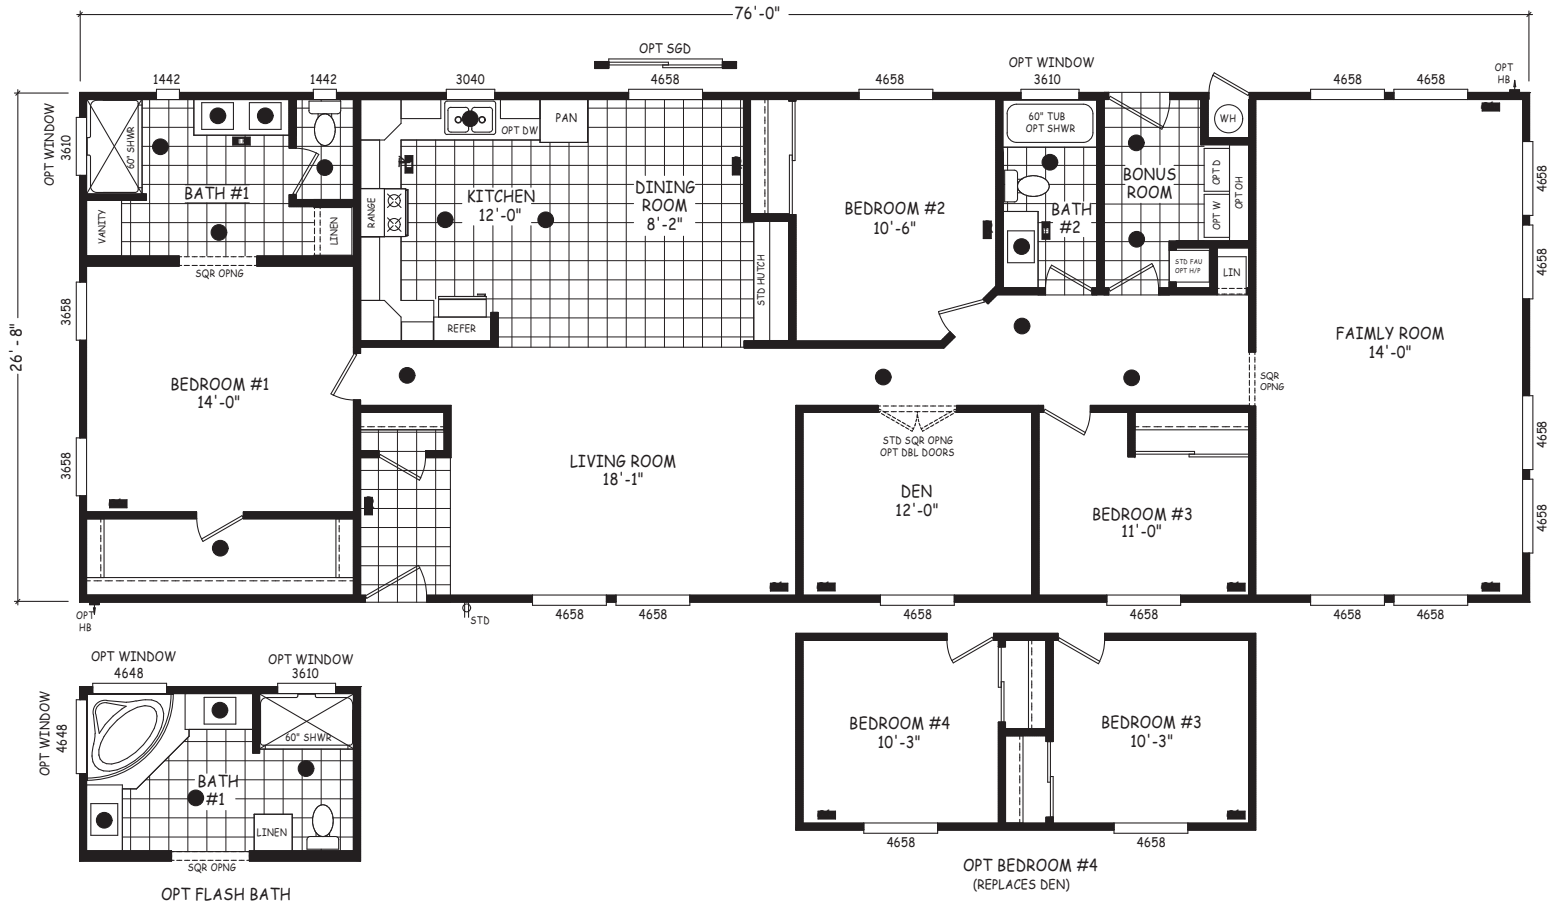

Elliot

Edge Series

2,027 SQ. FT. (Approximate) 4 Bedroom, 2 Bath

Last Updated: 1-19-24

FACTORY EXPO OUTLET CENTER
5757 S. Palo Verde Rd., #202
Tucson, AZ 85706

FactoryBuiltHomesDirect.com | 1-800-965-2781

IMPORTANT: Alta Cima Corp reserves the right to modify, cancel or substitute products or features of this event at any time without prior notice or obligation. Pictures and other promotional materials are representative and may depict or contain floor plans, square footages, elevations, options, upgrades, extra design features, decorations, floor coverings, specialty light fixtures, custom paint and wall coverings, window treatments, landscaping, sound and alarm systems, furnishings, appliances, and other designer/decorator features and amenities that are not included as part of the home and/or may not be available at all locations. Home, pricing and community information is subject to change, and homes to prior sale, at any time without notice or obligation. ©2020 Alta Cima Corp. All rights reserved.