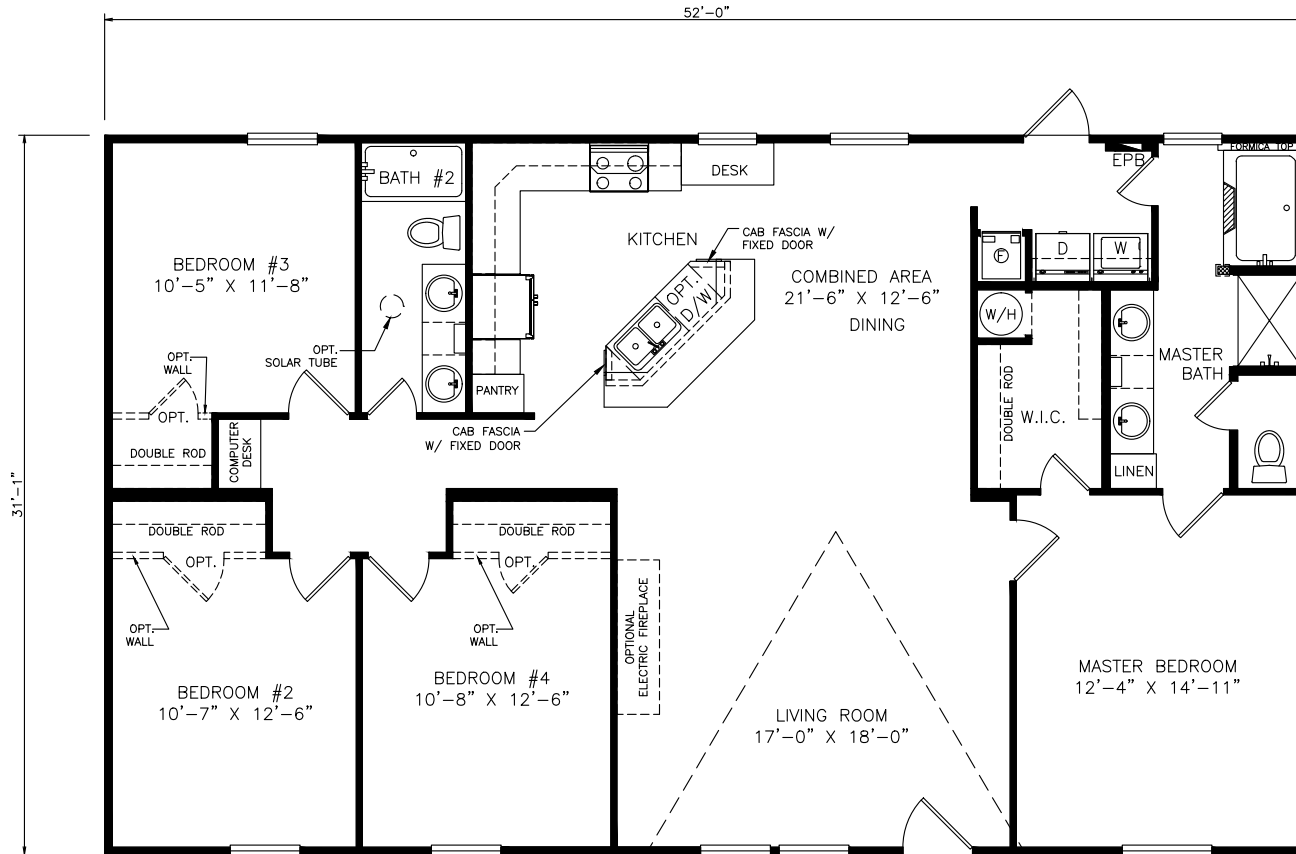

Escandon

Select Series - Multi Section

1,622 SQ. FT. (Approximate) 4 Bedrooms, 2 Baths

Last Updated: 6-21-21

FACTORY EXPO OUTLET CENTER

5757 S. Palo Verde Rd., #202
Tucson, AZ 85706

FactoryBuiltHomesDirect.com | 1-800-965-2781