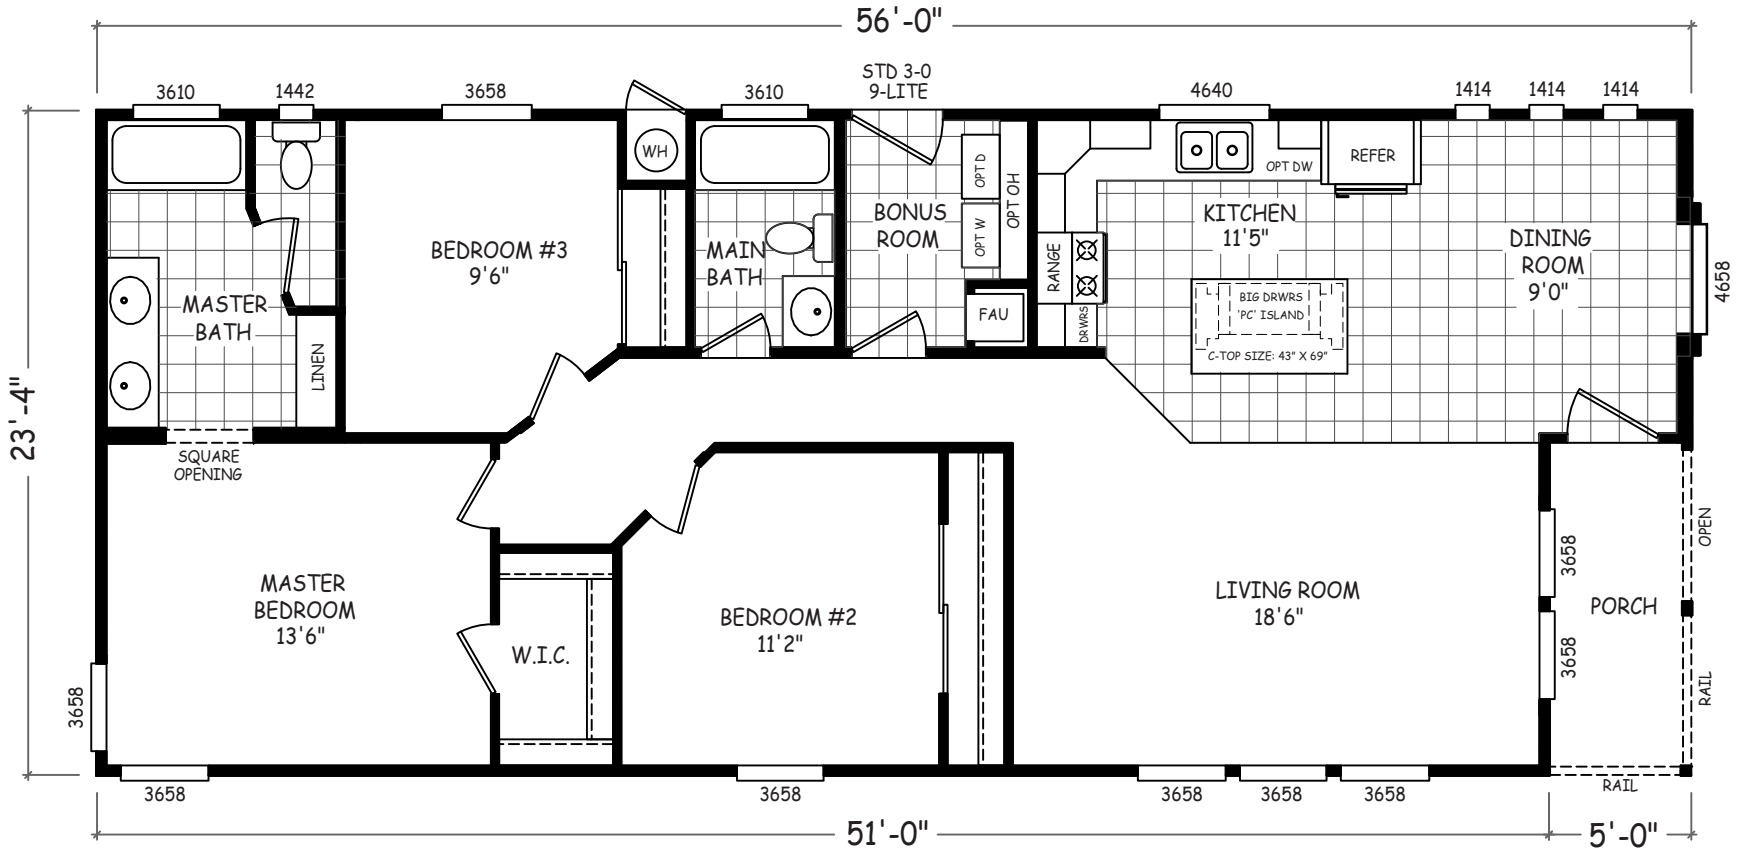

Fairmont

Sedona Ridge Classic Series

1,306 SQ. FT. (Approximate) 3 Bedroom, 2 Bath

Last Updated: 2-2-23

FACTORY EXPO OUTLET CENTER

5757 S. Palo Verde Rd., #202
Tucson, AZ 85706

FactoryBuiltHomesDirect.com | 1-800-965-2781