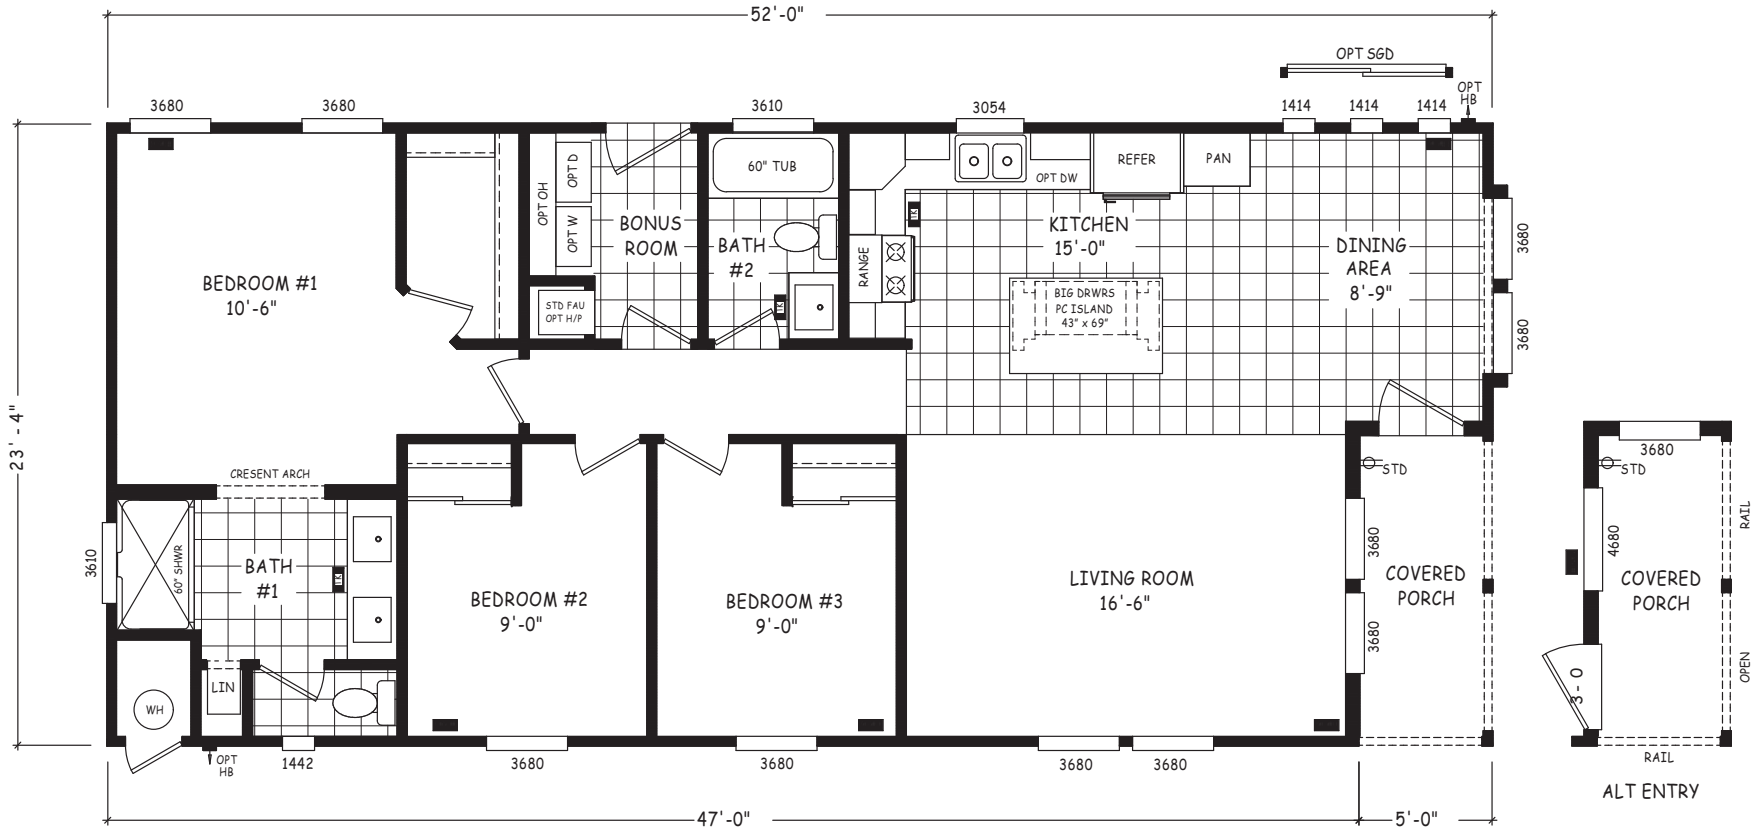

# Fernwood

Pinnacle Series

1,213 SQ. FT. (Approximate) 3 Bedroom, 2 Bath

Last Updated: 8-22-22

**FACTORY EXPO OUTLET CENTER**  
 5757 S. Palo Verde Rd., #202  
 Tucson, AZ 85706

**FactoryBuiltHomesDirect.com | 1-800-965-2781**