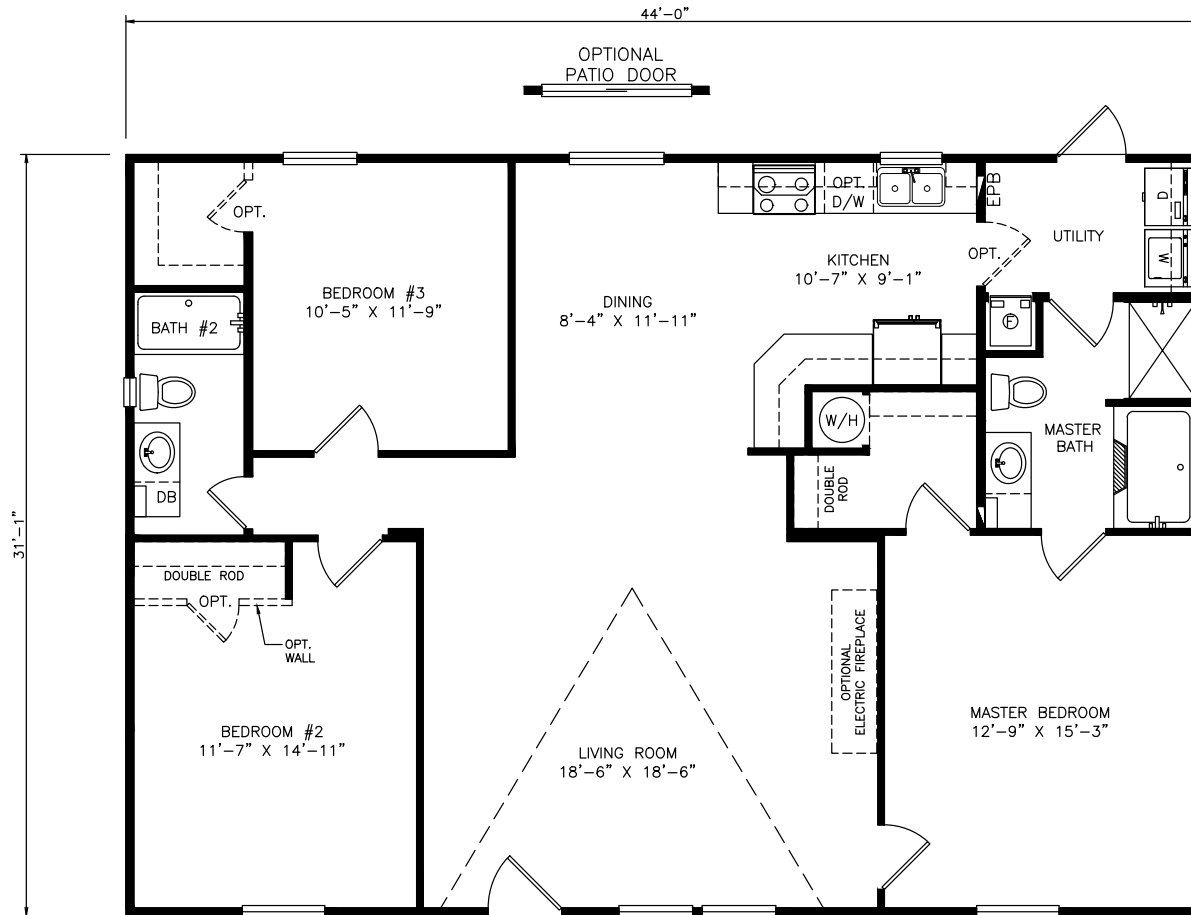

# Firefly

Heritage Series - Multi Section

1,372 SQ. FT. (Approximate) 3 Bedrooms, 2 Baths

Last Updated: 6-23-21

**FACTORY EXPO OUTLET CENTER**  
 5757 S. Palo Verde Rd., #202  
 Tucson, AZ 85706

**FactoryBuiltHomesDirect.com | 1-800-965-2781**