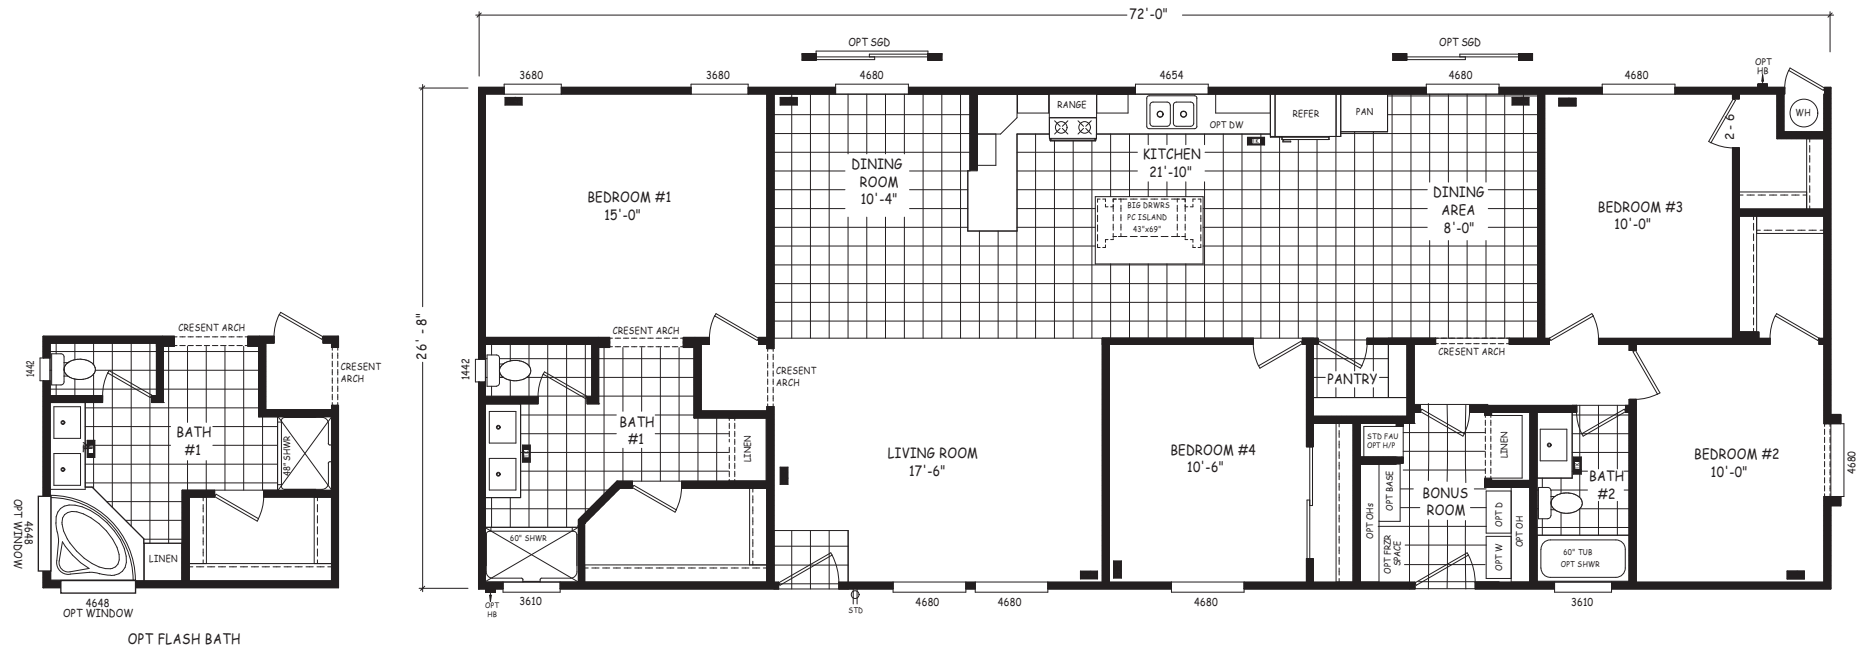

Fordham

Pinnacle Series

1,920 SQ. FT. (Approximate) 4 Bedroom, 2 Bath

Last Updated: 8-22-22

FACTORY EXPO OUTLET CENTER

5757 S. Palo Verde Rd., #202
Tucson, AZ 85706

FactoryBuiltHomesDirect.com | 1-800-965-2781