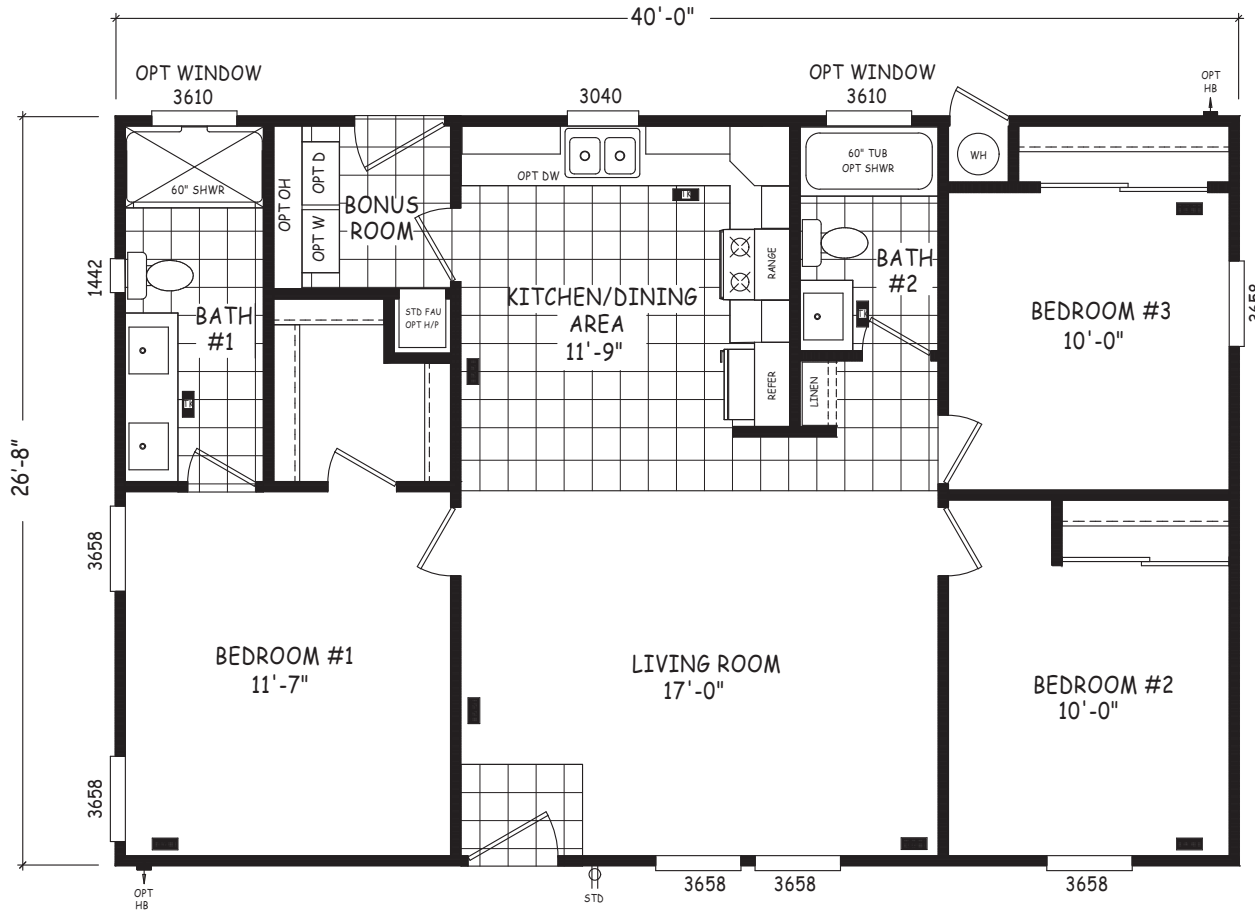

# Galena

Edge Series

1,067 SQ. FT. (Approximate) 3 Bedroom, 2 Bath

Last Updated: 5-21-24

**FACTORY EXPO OUTLET CENTER**  
 5757 S. Palo Verde Rd., #202  
 Tucson, AZ 85706

**FactoryBuiltHomesDirect.com | 1-800-965-2781**