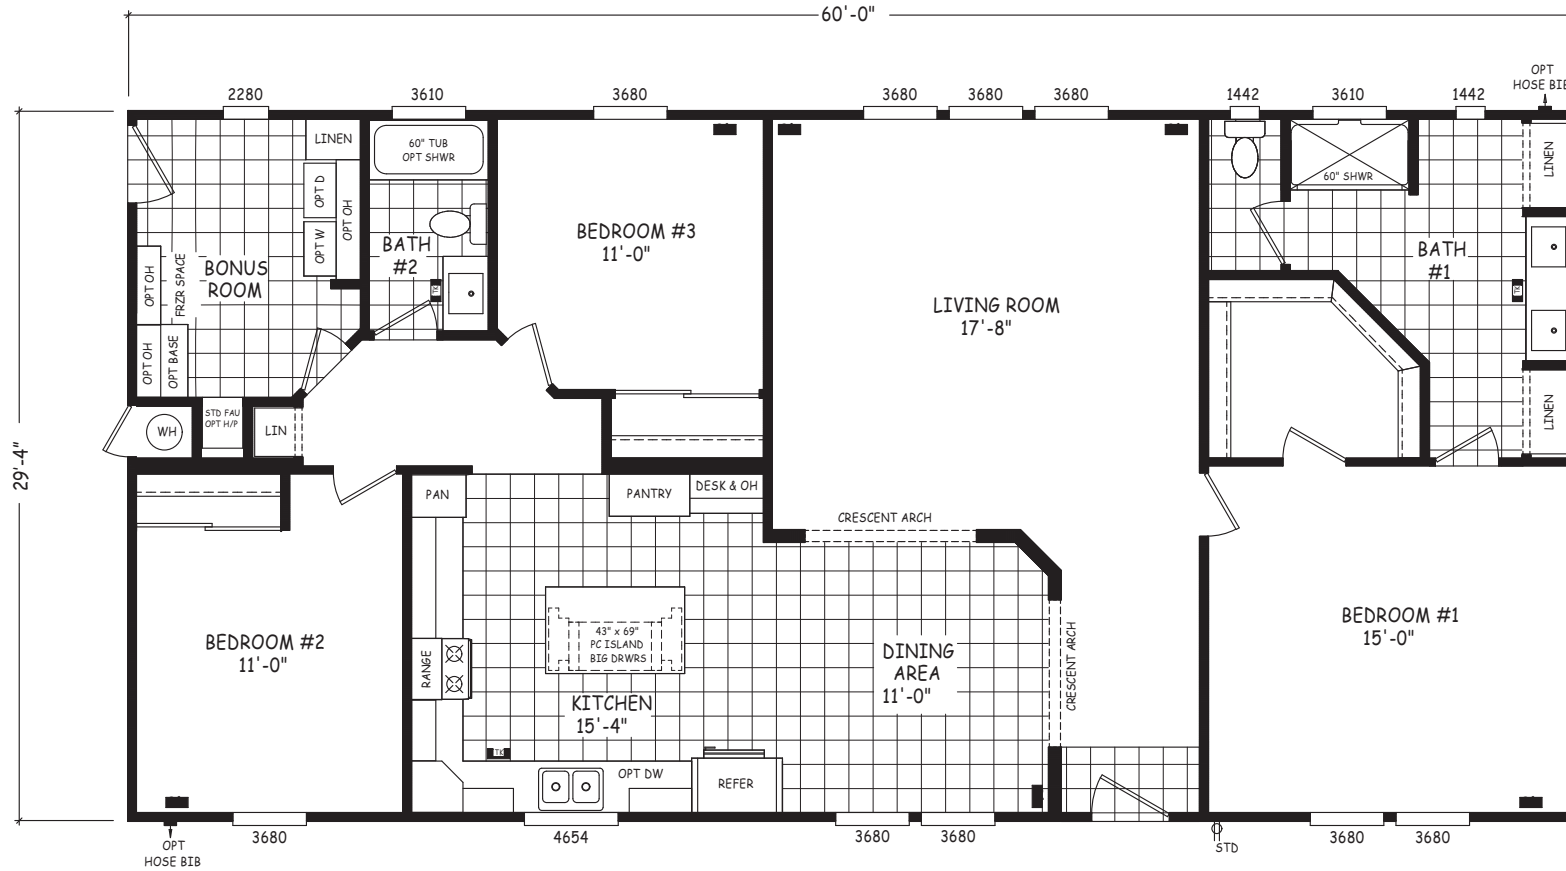

Geralds

Pinnacle Series

1,760 SQ. FT. (Approximate) 3 Bedroom, 2 Bath

Factory Expo
"Factory Direct Pricing" OUTLET CENTER

Last Updated: 8-22-22

FACTORY EXPO OUTLET CENTER
5757 S. Palo Verde Rd., #202
Tucson, AZ 85706