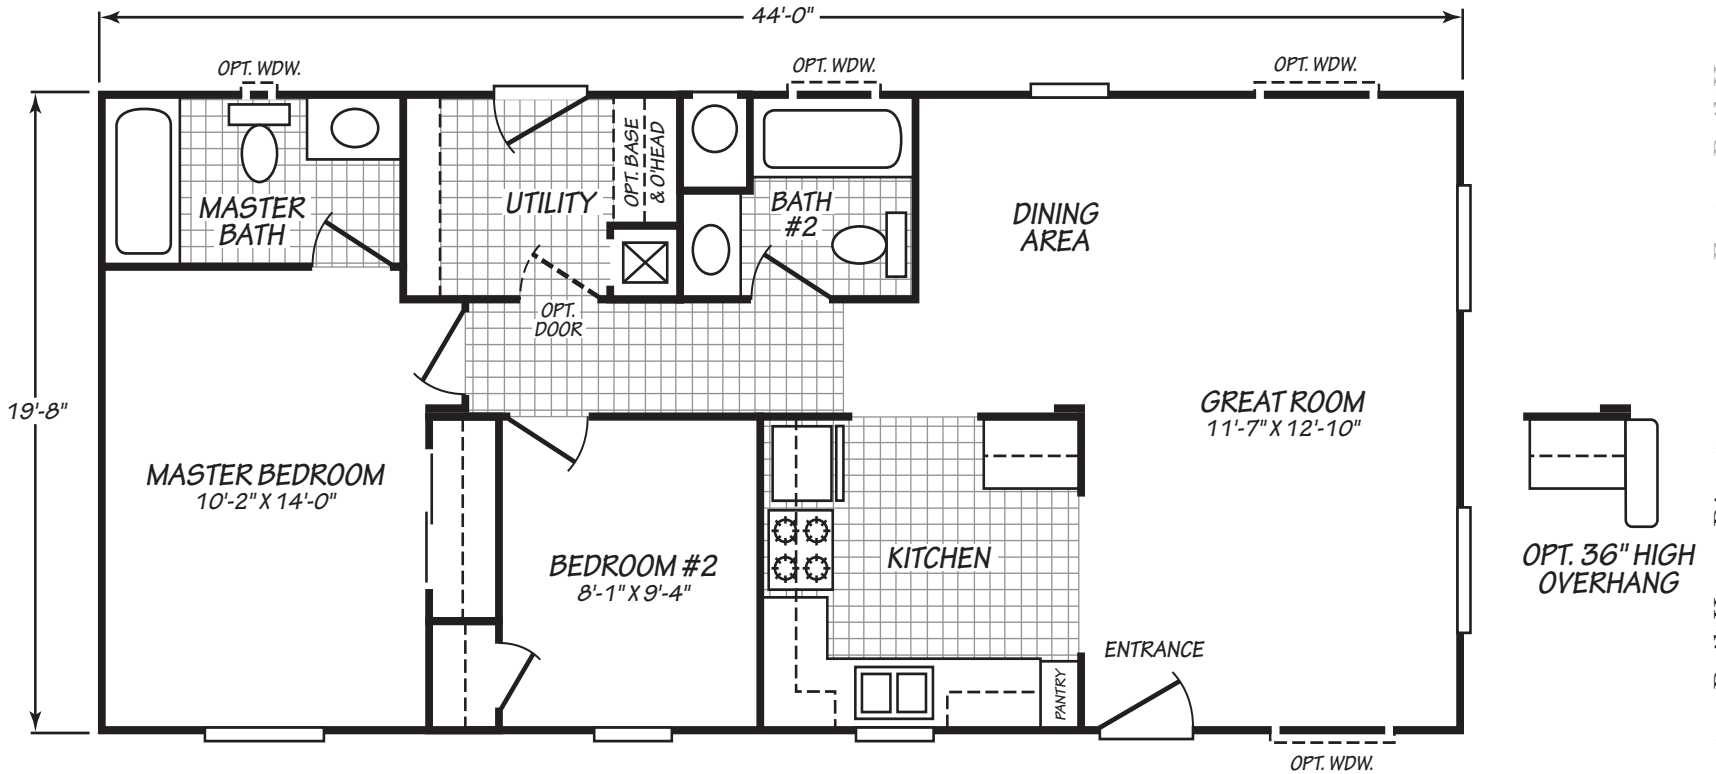

Gilbert

Canyon Lake Series

2 Bedrooms, 2 Baths Approx. 865 Sq. Ft.

Last Updated: 8-22-19

Factory Expo
 "Factory Direct Value" OUTLET CENTER

5757 S. Palo Verde Rd., Suite 202
 Tucson, AZ 85706-7735

I authorize Factory Expo Outlet Center to build my house, per this plan.