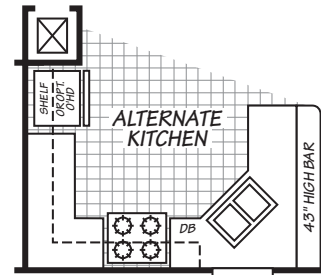

# Glenrock

Canyon Lake Series

990 SQ. FT. (Approximate) 2 Bedroom, 2 Bath

**Factory Expo**  
"Factory Direct Pricing" OUTLET CENTER

Last Updated: 11-23-22

**FACTORY EXPO OUTLET CENTER**  
5757 S. Palo Verde Rd., #202  
Tucson, AZ 85706