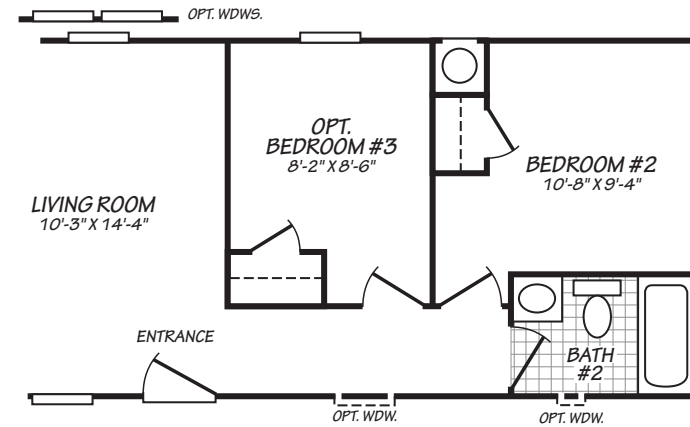

# Glenrock

Canyon Lake Series

990 SQ. FT. (Approximate) 2 Bedroom, 2 Bath

**Factory Expo**  
"Factory Direct Pricing" OUTLET CENTER

Last Updated: 11-23-22

**FACTORY EXPO OUTLET CENTER**  
5757 S. Palo Verde Rd., #202  
Tucson, AZ 85706