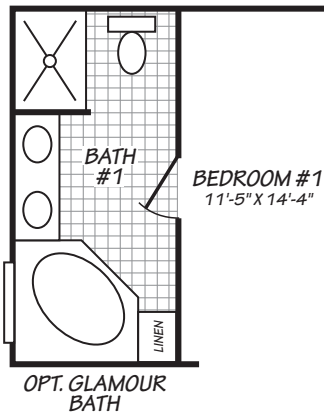

# Glenrock

Canyon Lake Series

990 SQ. FT. (Approximate) 2 Bedroom, 2 Bath

**Factory Expo**  
"Factory Direct Pricing" OUTLET CENTER

Last Updated: 11-23-22

**FACTORY EXPO OUTLET CENTER**  
5757 S. Palo Verde Rd., #202  
Tucson, AZ 85706