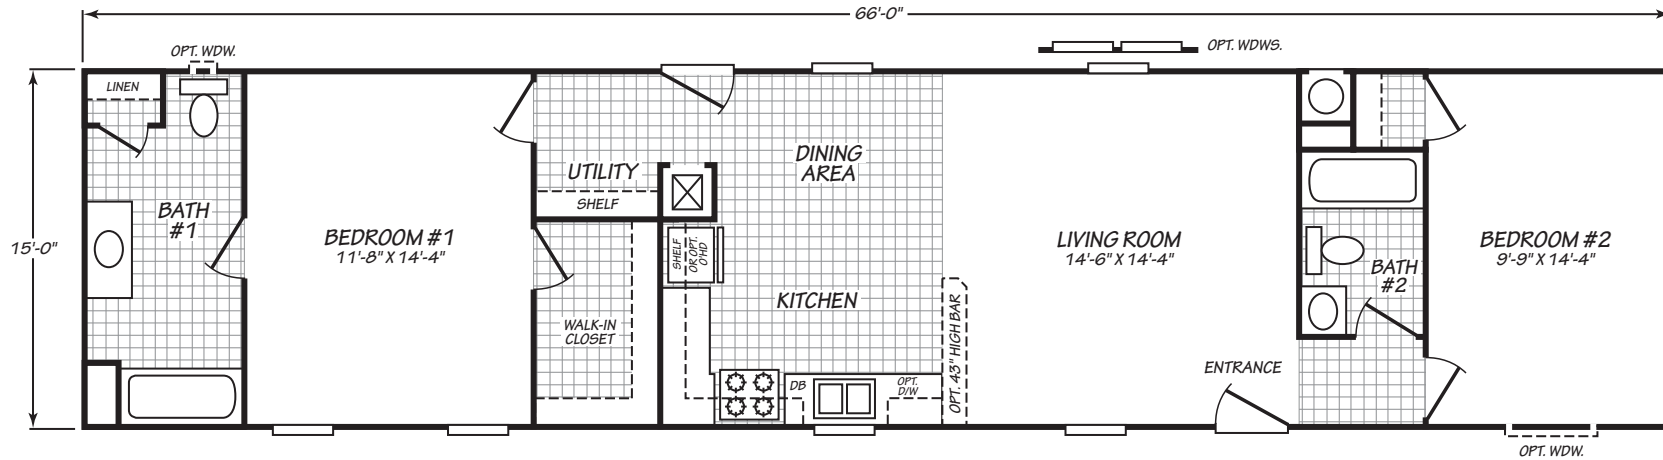

# Glenrock

Canyon Lake Series

990 SQ. FT. (Approximate) 2 Bedroom, 2 Bath

**Factory Expo**  
"Factory Direct Pricing" OUTLET CENTER

Last Updated: 11-23-22

**FACTORY EXPO OUTLET CENTER**  
5757 S. Palo Verde Rd., #202  
Tucson, AZ 85706