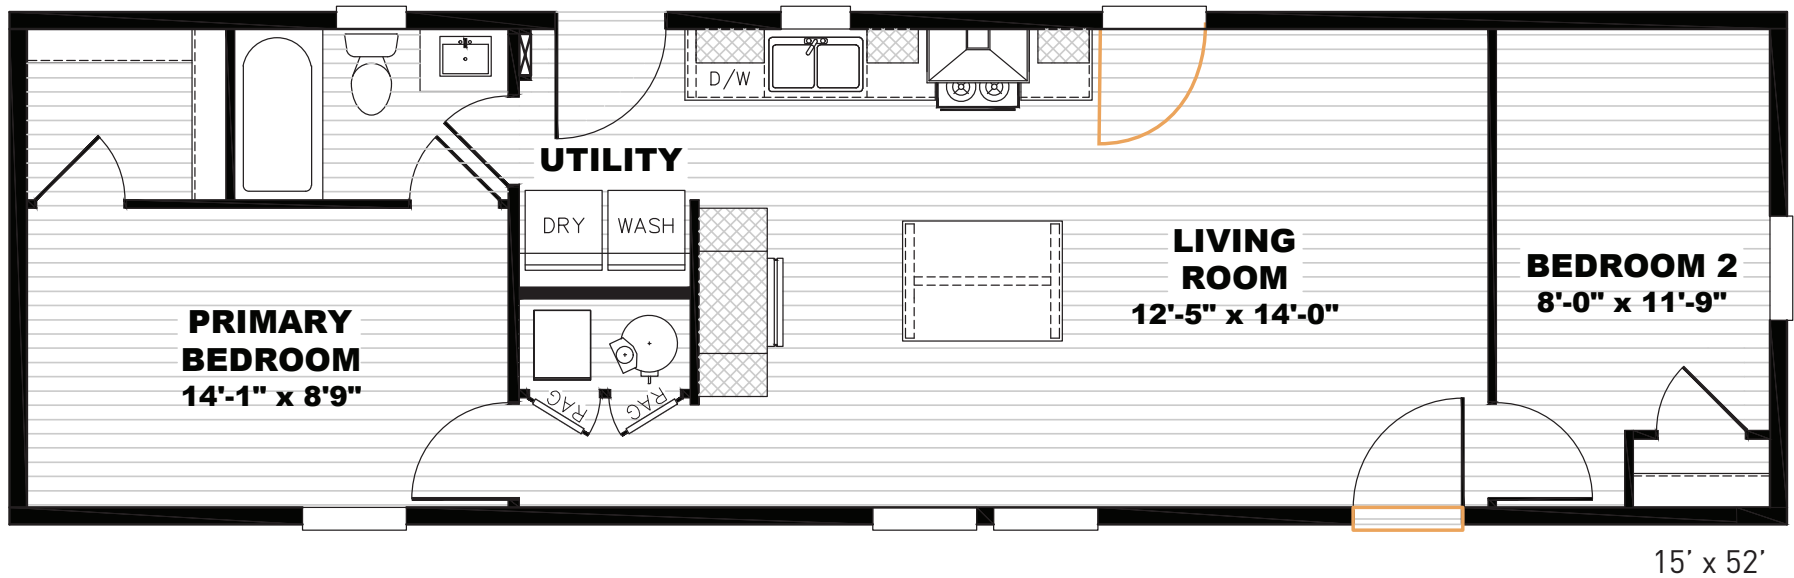

# Hanksville

Tempo Series - Single Section

780 SQ. FT. (Approximate) 2 Bedroom, 1 Bath

Last Updated: 5-22-23

 Alternate Door Location Available