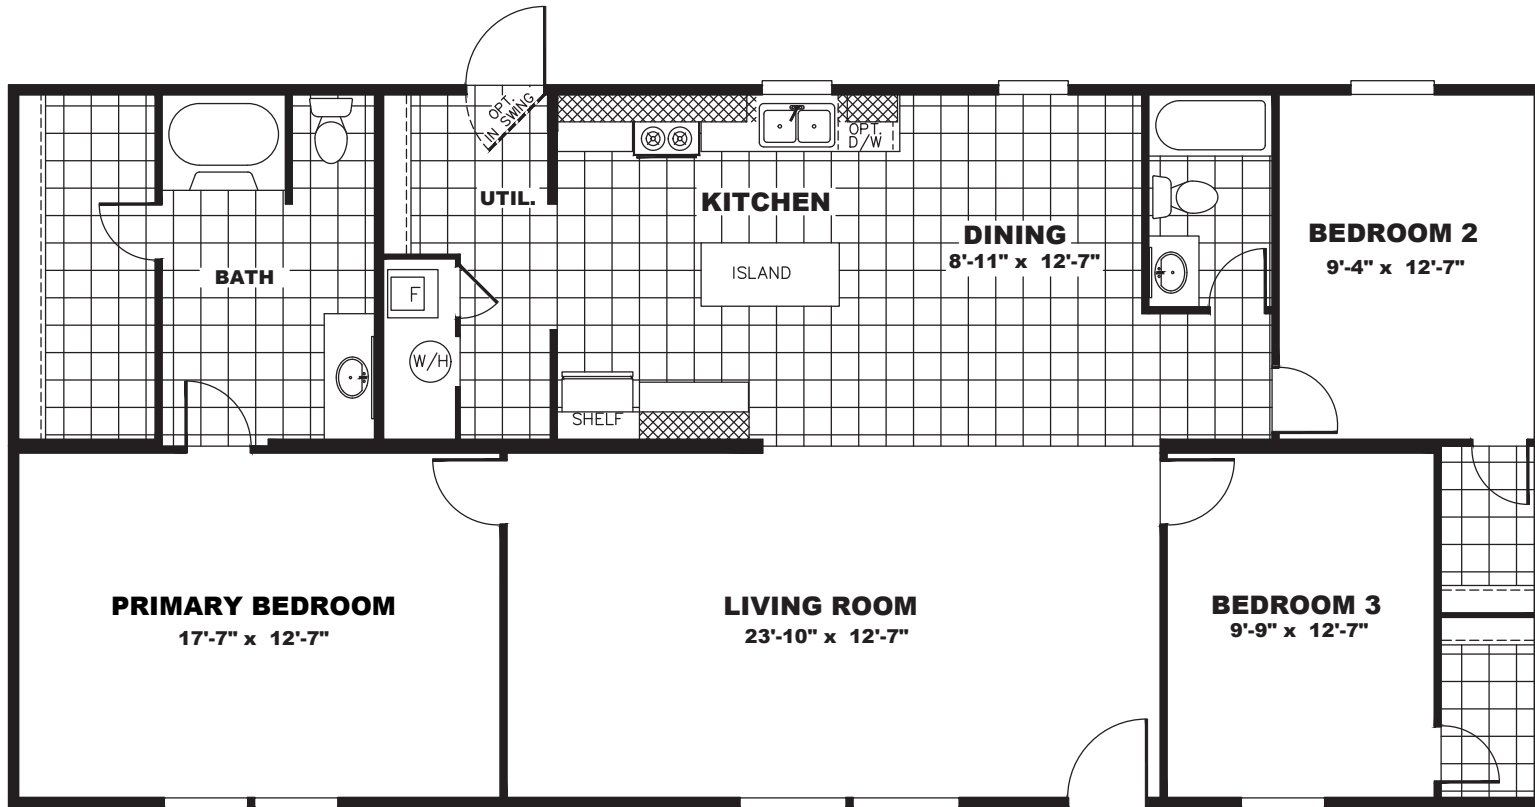

Hazen

TRU Homes Series - Multi Section

1,475 SQ. FT. (Approximate) 3 Bedroom, 2 Bath

Last Updated: 12-10-21

28' x 56' Thrill

FACTORY EXPO OUTLET CENTER

5757 S. Palo Verde Rd., #202
Tucson, AZ 85706

FactoryBuiltHomesDirect.com | 1-800-965-2781