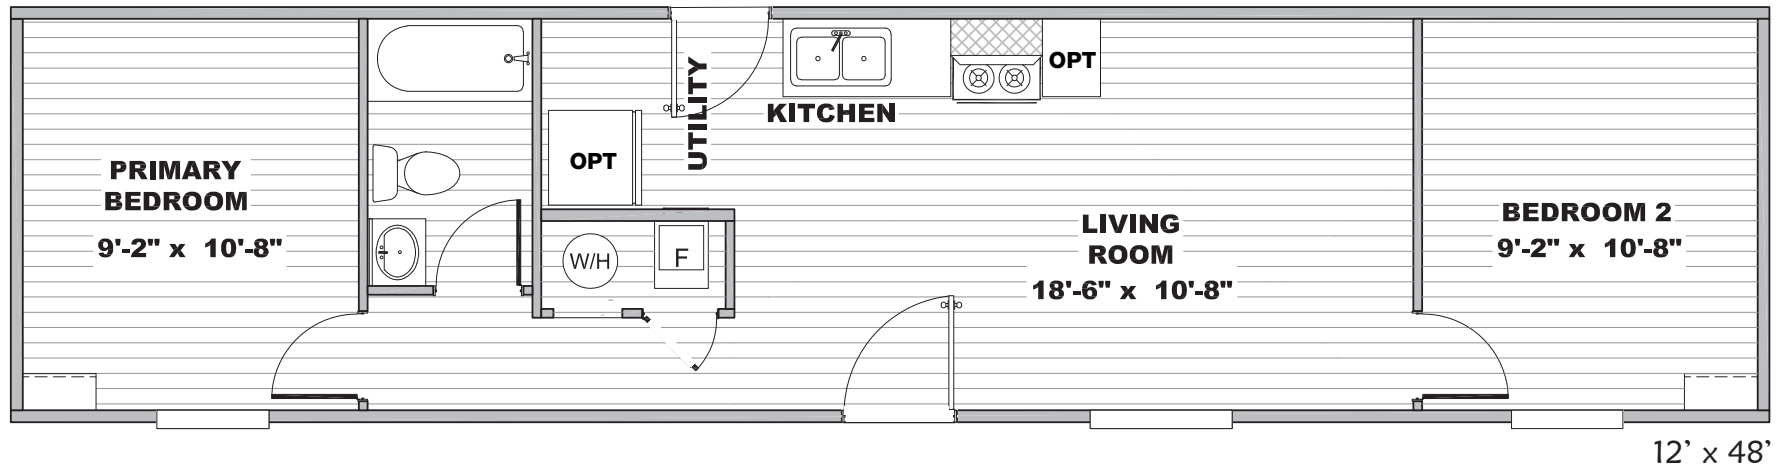

Healy

TRU Mini Series

544 SQ. FT. (Approximate) 2 Bedroom, 1 Bath

Last Updated: 5-14-26

FACTORY EXPO OUTLET CENTER

5757 S. Palo Verde Rd., #202
Tucson, AZ 85706

FactoryBuiltHomesDirect.com | 1-800-965-2781

IMPORTANT: Alta Cima Corp reserves the right to modify, cancel or substitute products or features of this event at any time without prior notice or obligation. Pictures and other promotional materials are representative and may depict or contain floor plans, square footages, elevations, options, upgrades, extra design features, decorations, floor coverings, specialty light fixtures, custom paint and wall coverings, window treatments, landscaping, sound and alarm systems, furnishings, appliances, and other designer/decorator features and amenities that are not included as part of the home and/or may not be available at all locations. Home, pricing and community information is subject to change, and homes to prior sale, at any time without notice or obligation. ©2020 Alta Cima Corp. All rights reserved.