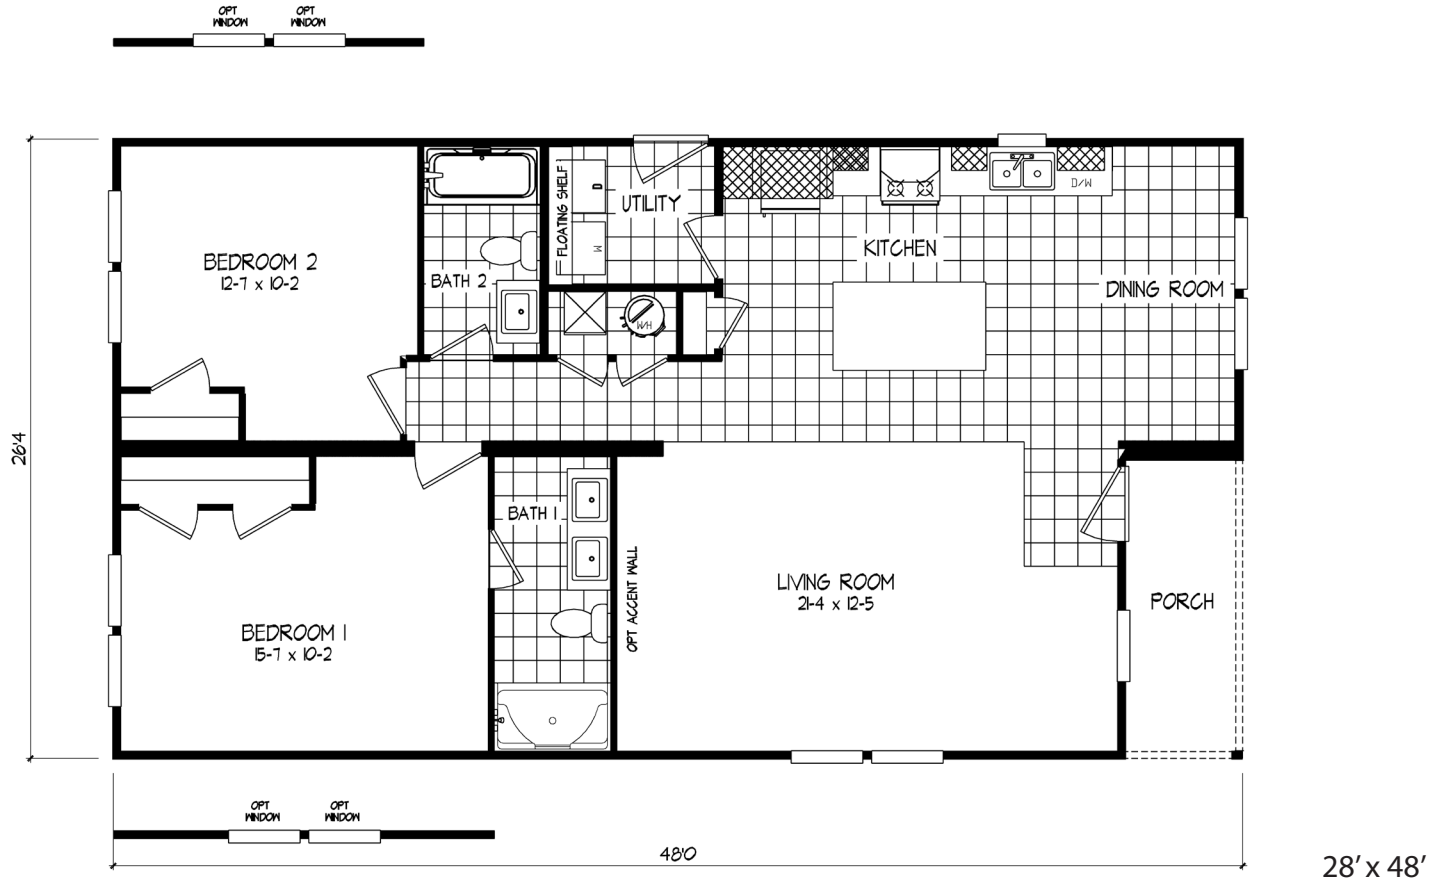

# Hilsdale

Tempo Porch Series - Multi Section

1198 SQ. FT. (Approximate) 2 Bedroom, 2 Bath

Last Updated: 2-25-25

**FACTORY EXPO OUTLET CENTER**  
 5757 S. Palo Verde Rd., #202  
 Tucson, AZ 85706

**FactoryBuiltHomesDirect.com | 1-800-965-2781**