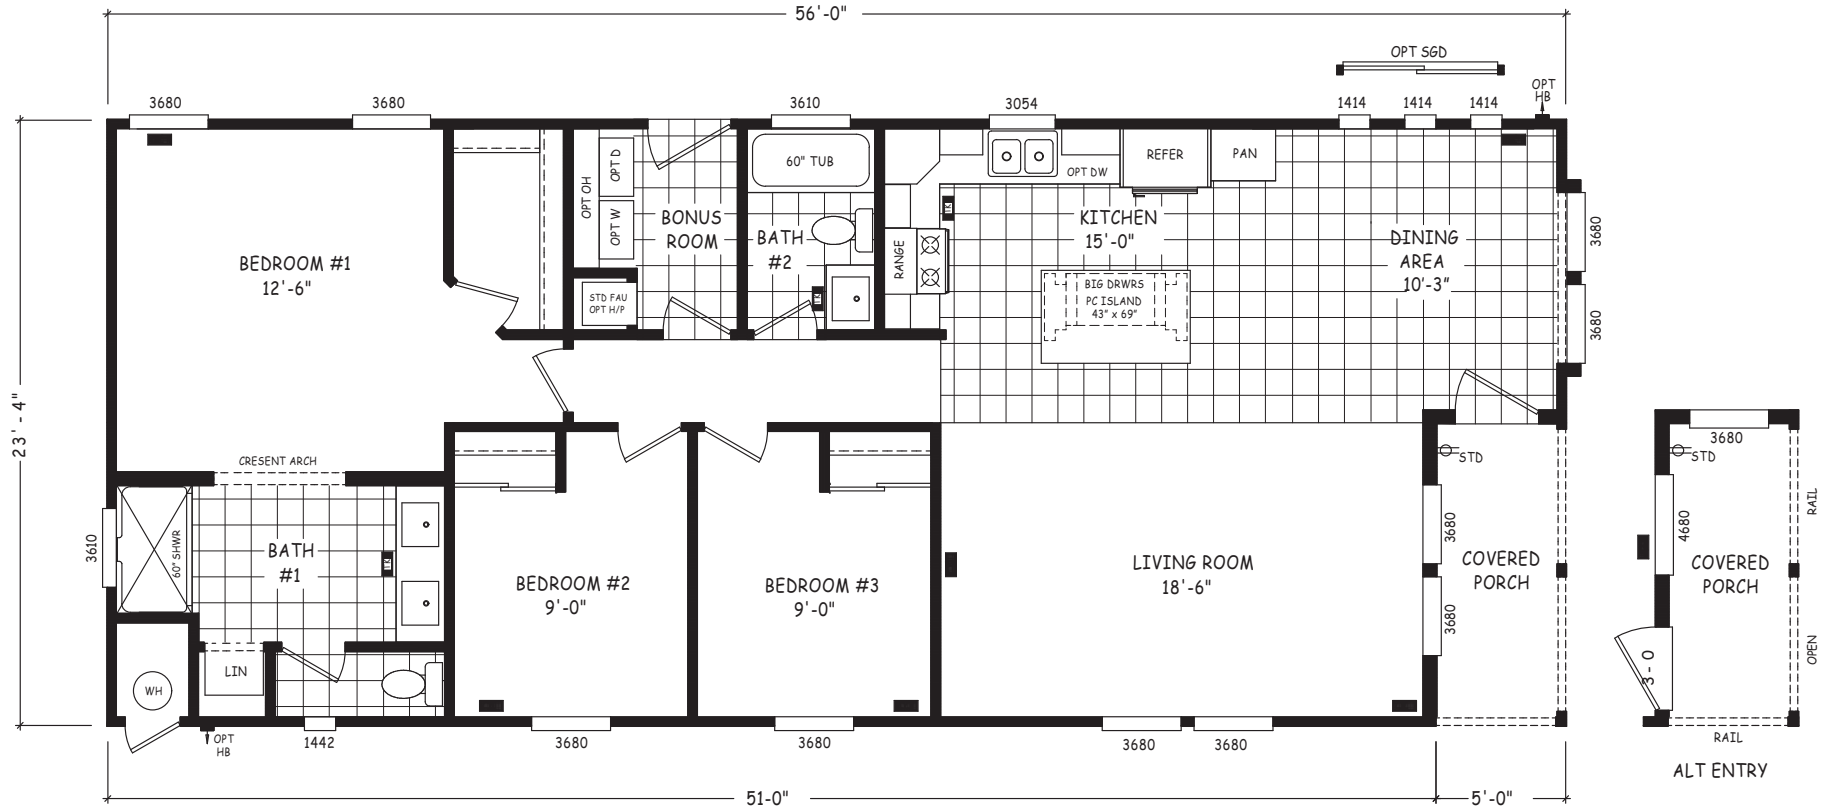

# Huckleberry

Pinnacle Series

1,307 SQ. FT. (Approximate) 3 Bedroom, 2 Bath

Last Updated: 8-22-22

**FACTORY EXPO OUTLET CENTER**  
 5757 S. Palo Verde Rd., #202  
 Tucson, AZ 85706

**FactoryBuiltHomesDirect.com | 1-800-965-2781**