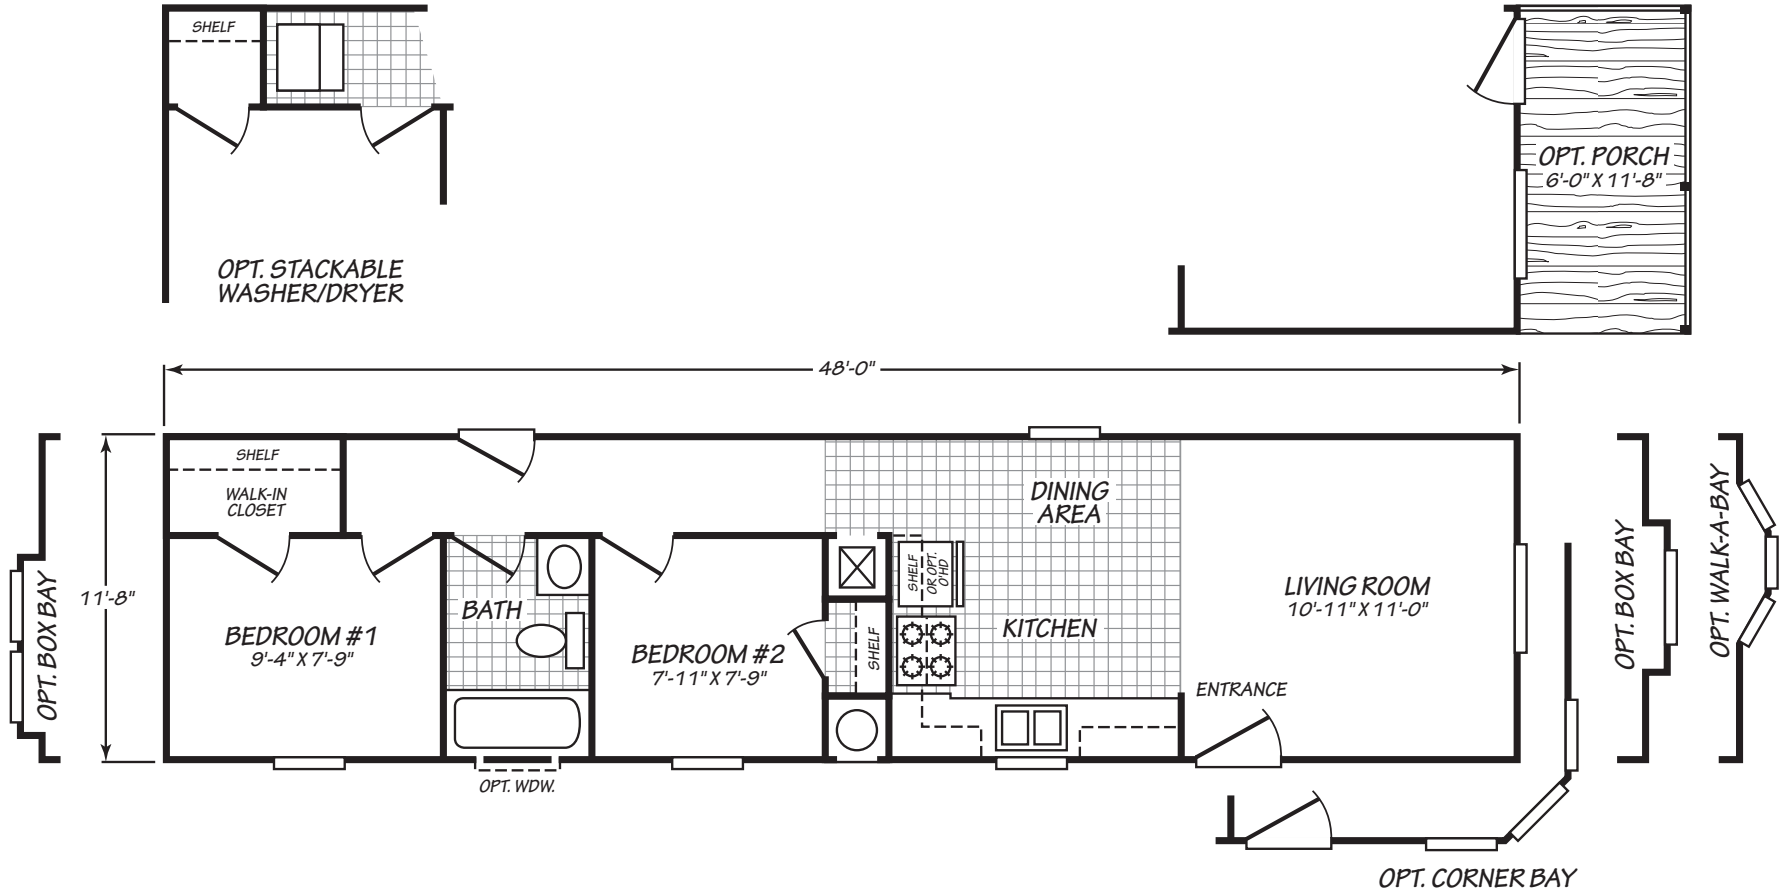

# Huntley

Canyon Lake Series

560 SQ. FT. (Approximate) 2 Bedroom, 1 Bath

Last Updated: 11-23-22

**FACTORY EXPO OUTLET CENTER**  
 5757 S. Palo Verde Rd., #202  
 Tucson, AZ 85706

**FactoryBuiltHomesDirect.com | 1-800-965-2781**