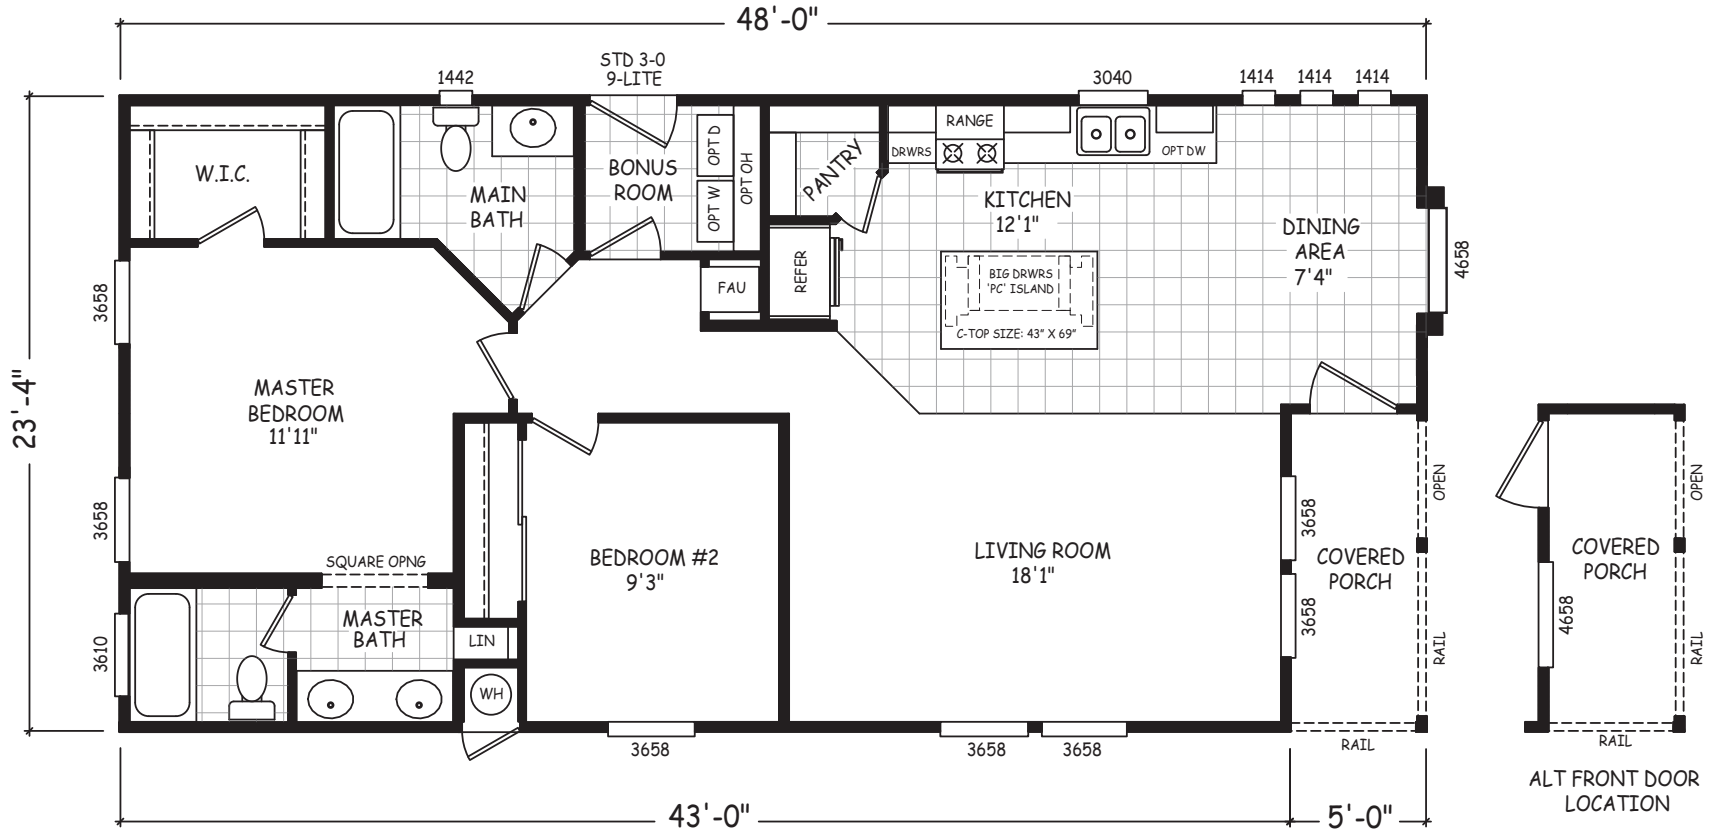

Hynson

Sedona Ridge Classic Series

1,120 SQ. FT. (Approximate) 2 Bedroom, 2 Bath

Last Updated: 2-2-23

FACTORY EXPO OUTLET CENTER

5757 S. Palo Verde Rd., #202
Tucson, AZ 85706

FactoryBuiltHomesDirect.com | 1-800-965-2781