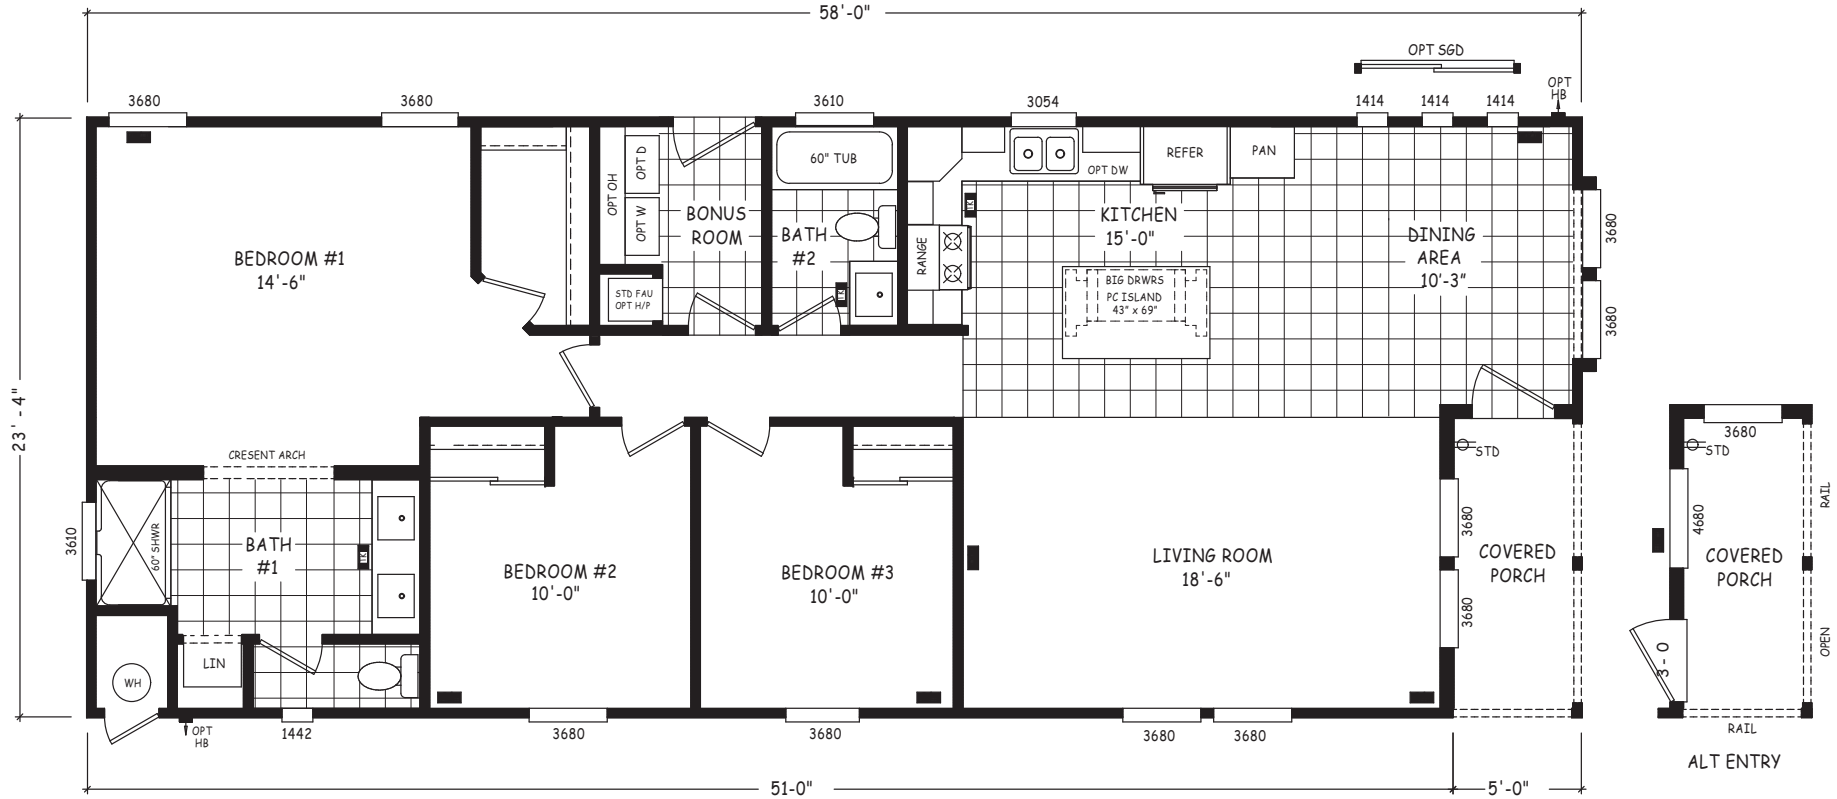

# Hyrum

Pinnacle Series

1,353 SQ. FT. (Approximate) 3 Bedroom, 2 Bath

Last Updated: 8-22-22

**FACTORY EXPO OUTLET CENTER**  
 5757 S. Palo Verde Rd., #202  
 Tucson, AZ 85706

**FactoryBuiltHomesDirect.com | 1-800-965-2781**