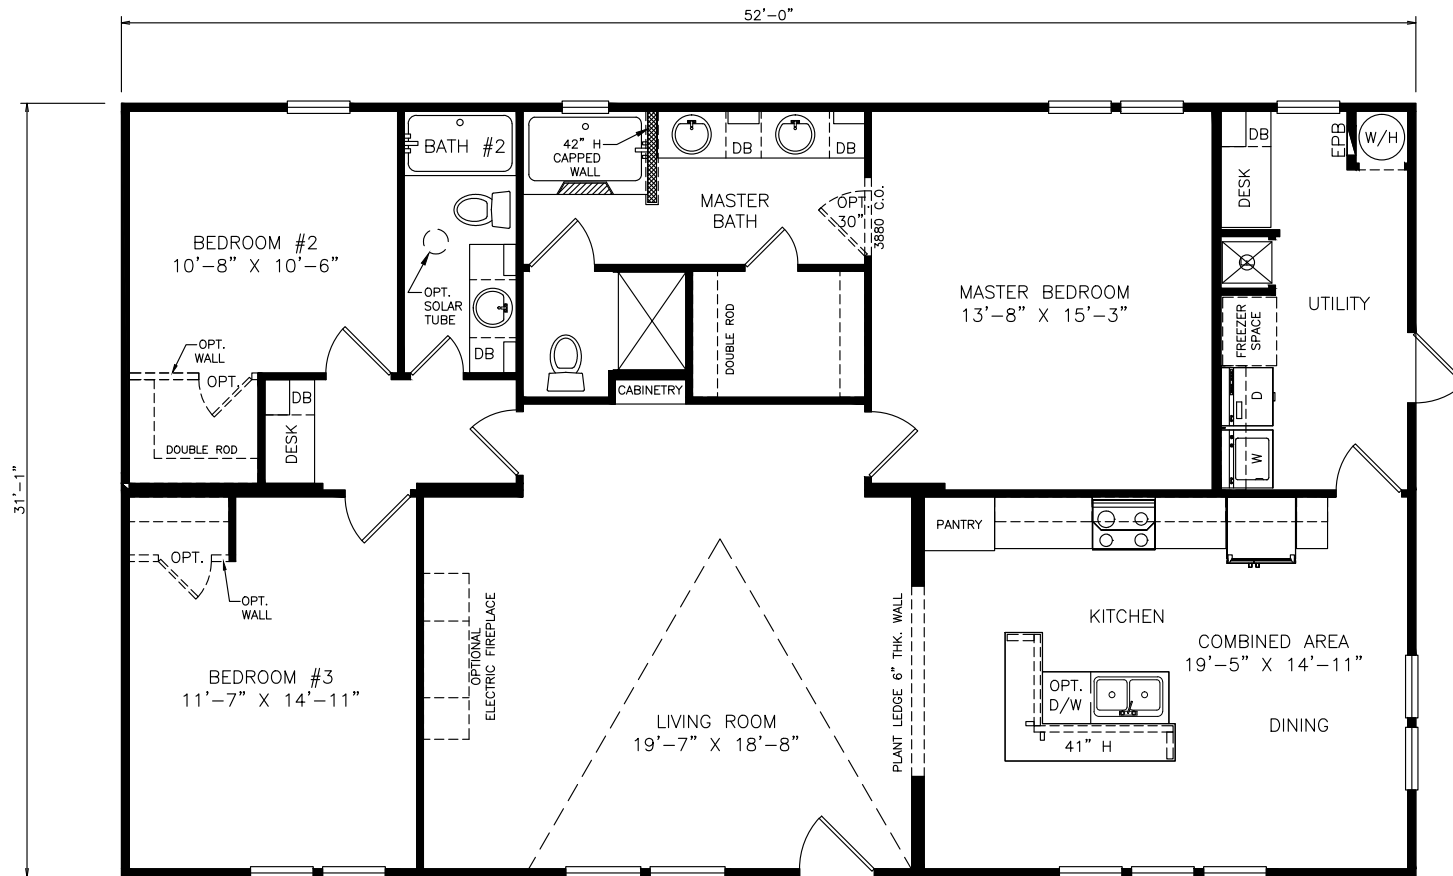

Irdell

Heritage Series - Multi Section

1,622 SQ. FT. (Approximate) 3 Bedrooms, 2 Baths

Last Updated: 6-23-21

FACTORY EXPO OUTLET CENTER

5757 S. Palo Verde Rd., #202
Tucson, AZ 85706

FactoryBuiltHomesDirect.com | 1-800-965-2781