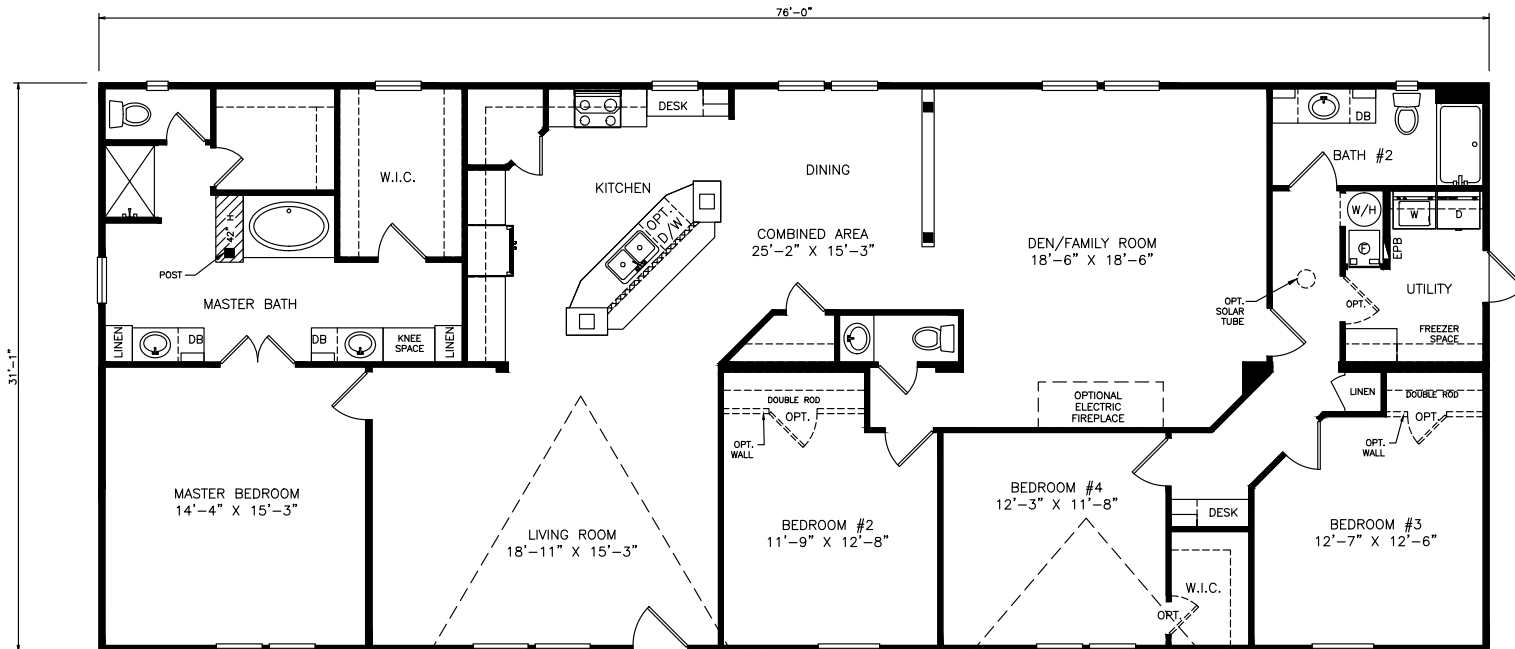

# Iron Oak

Heritage Series - Multi Section

2,369 SQ. FT. (Approximate) 4 Bedrooms, 2.5 Baths

Last Updated: 6-23-21