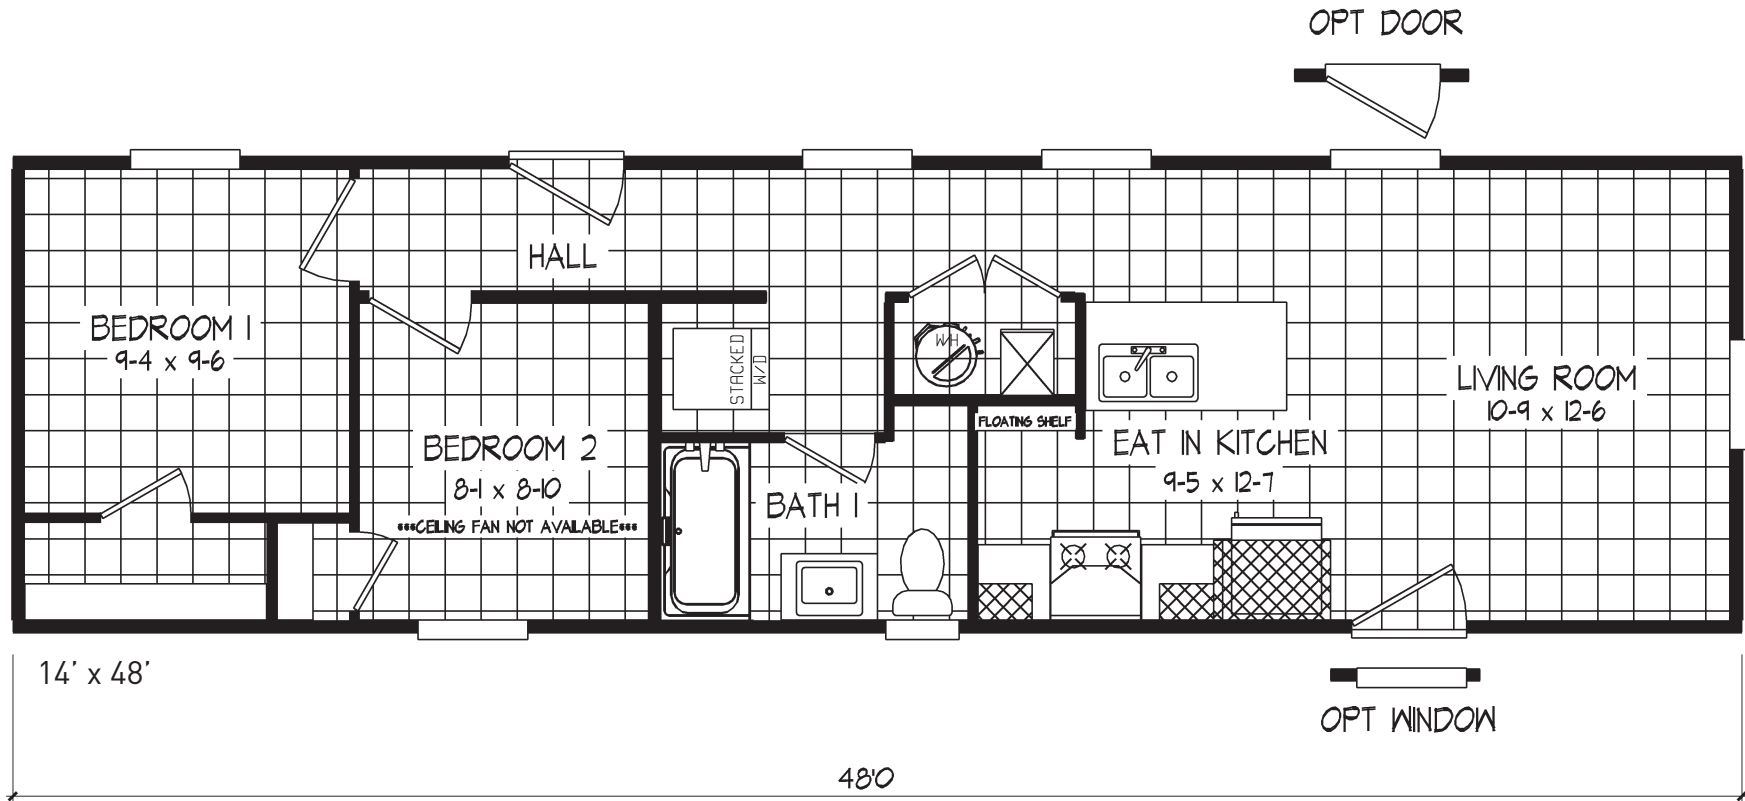

Irontown

Tempo Series - Single Section

632 SQ. FT. (Approximate) 2 Bedroom, 1 Bath

Last Updated: 9-20-23

Alternate Door Location Available

FACTORY EXPO OUTLET CENTER
5757 S. Palo Verde Rd., #202
Tucson, AZ 85706