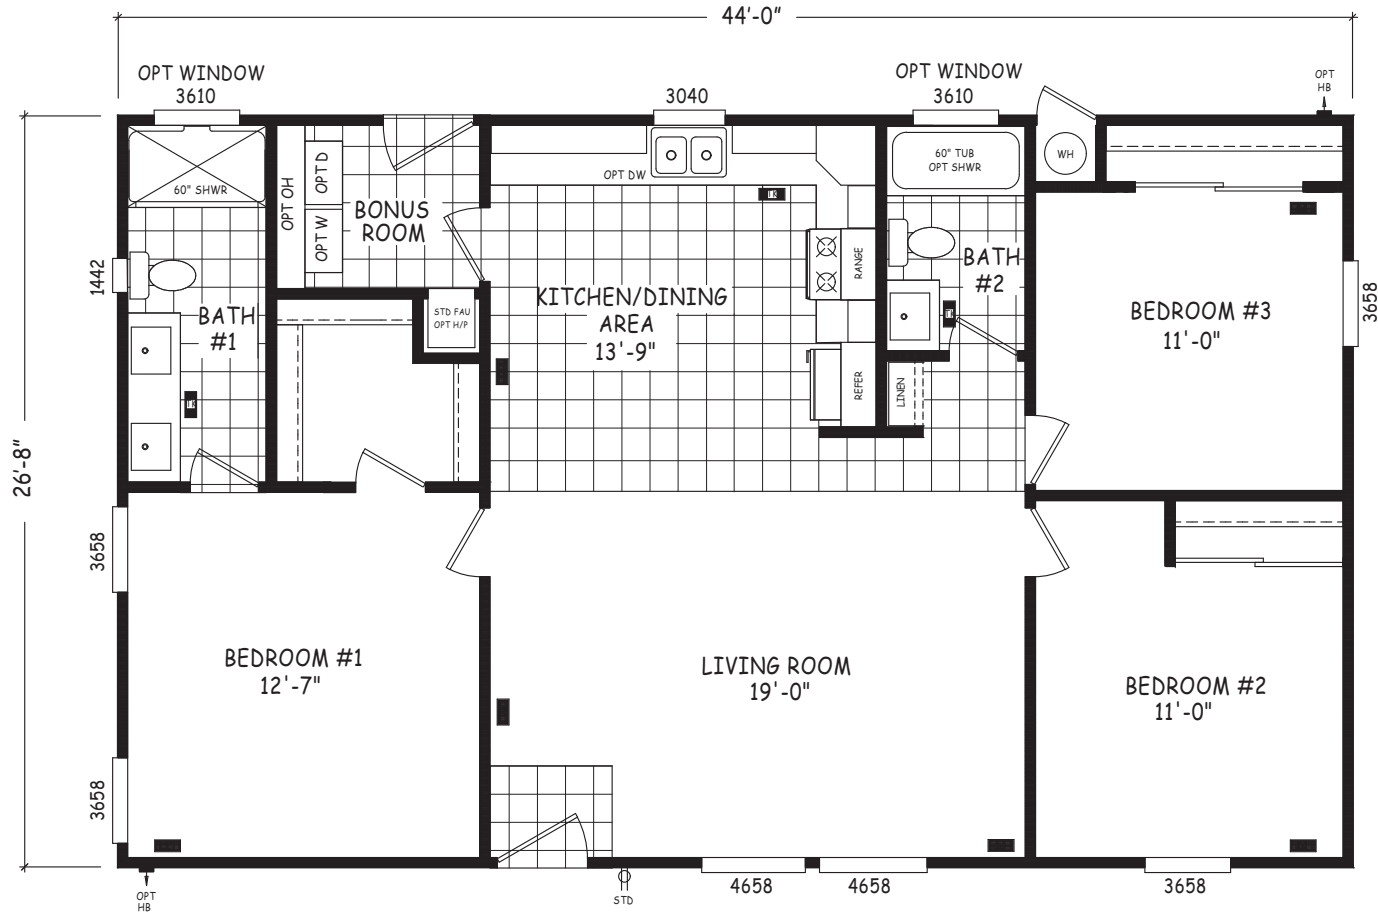

Irwin

Edge Series

1,174 SQ. FT. (Approximate) 3 Bedroom, 2 Bath

Last Updated: 5-21-24

FACTORY EXPO OUTLET CENTER

5757 S. Palo Verde Rd., #202
Tucson, AZ 85706

FactoryBuiltHomesDirect.com | 1-800-965-2781

IMPORTANT: Alta Cima Corp reserves the right to modify, cancel or substitute products or features of this event at any time without prior notice or obligation. Pictures and other promotional materials are representative and may depict or contain floor plans, square footages, elevations, options, upgrades, extra design features, decorations, floor coverings, specialty light fixtures, custom paint and wall coverings, window treatments, landscaping, sound and alarm systems, furnishings, appliances, and other designer/decorator features and amenities that are not included as part of the home and/or may not be available at all locations. Home, pricing and community information is subject to change, and homes to prior sale, at any time without notice or obligation. ©2020 Alta Cima Corp. All rights reserved.