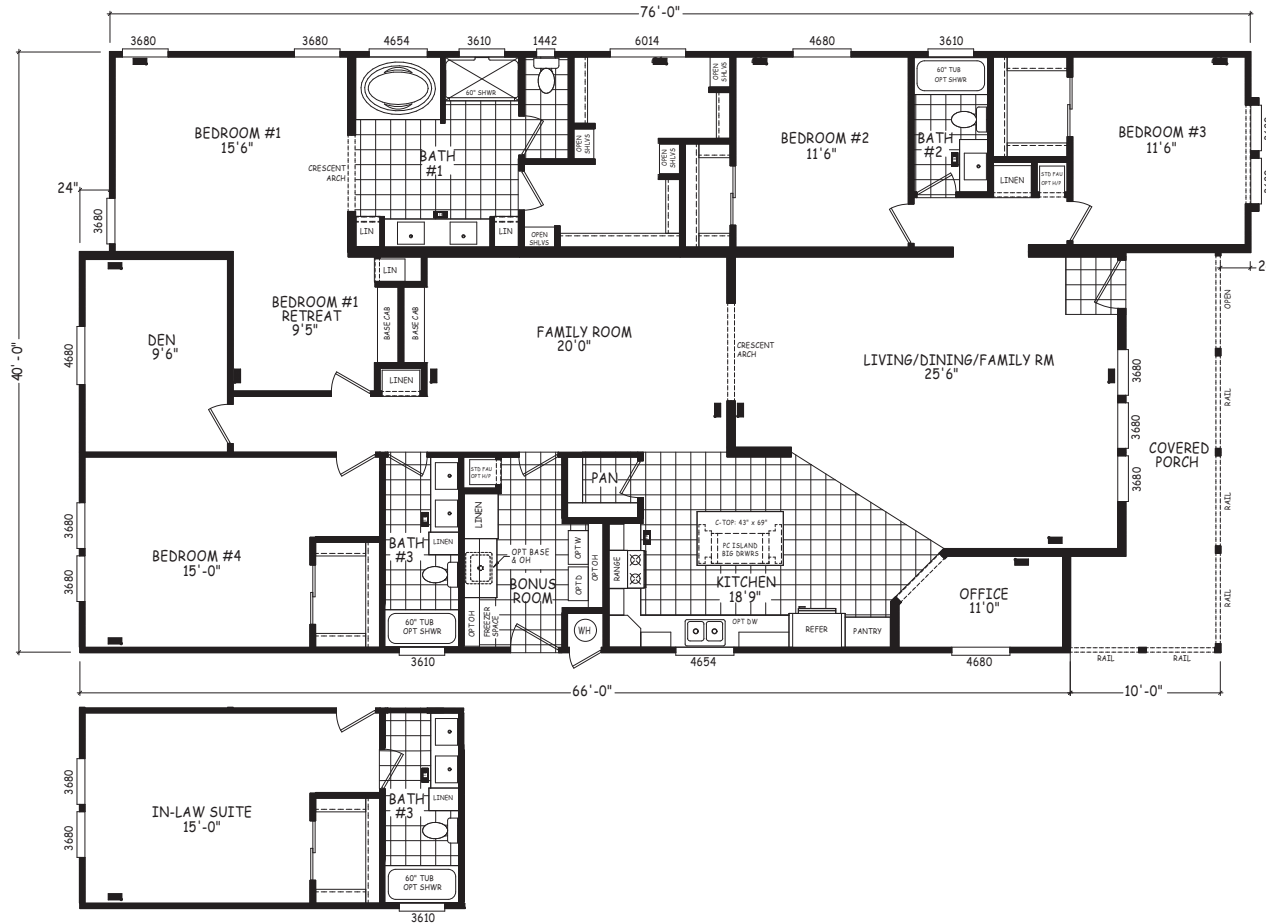

Isleta

Pinnacle Series

3,040 SQ. FT. (Approximate) 4 Bedroom, 3 Bath

Last Updated: 6-26-23

FACTORY EXPO OUTLET CENTER
5757 S. Palo Verde Rd., #202
Tucson, AZ 85706

FactoryBuiltHomesDirect.com | 1-800-965-2781