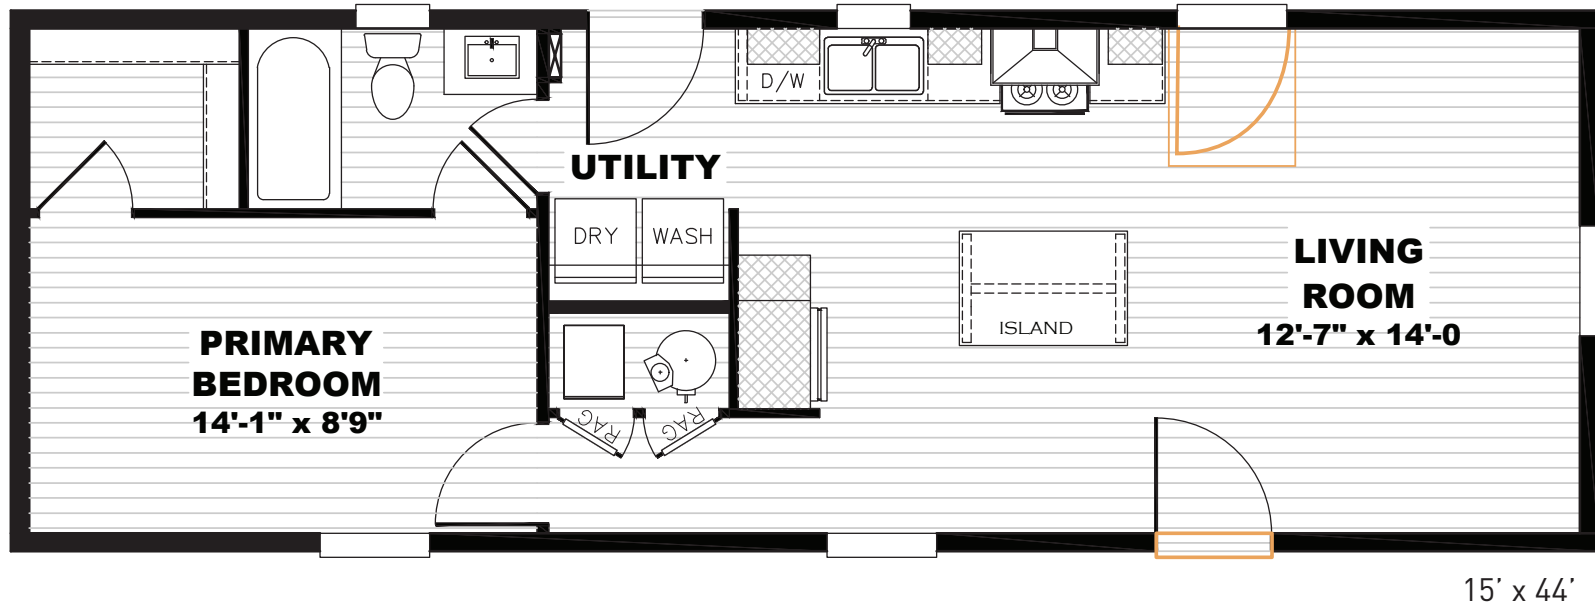

Ivins

Tempo Series - Single Section

660 SQ. FT. (Approximate) 1 Bedroom, 1 Bath

Last Updated: 5-22-23

 Alternate Door Location Available

FACTORY EXPO OUTLET CENTER
5757 S. Palo Verde Rd., #202
Tucson, AZ 85706