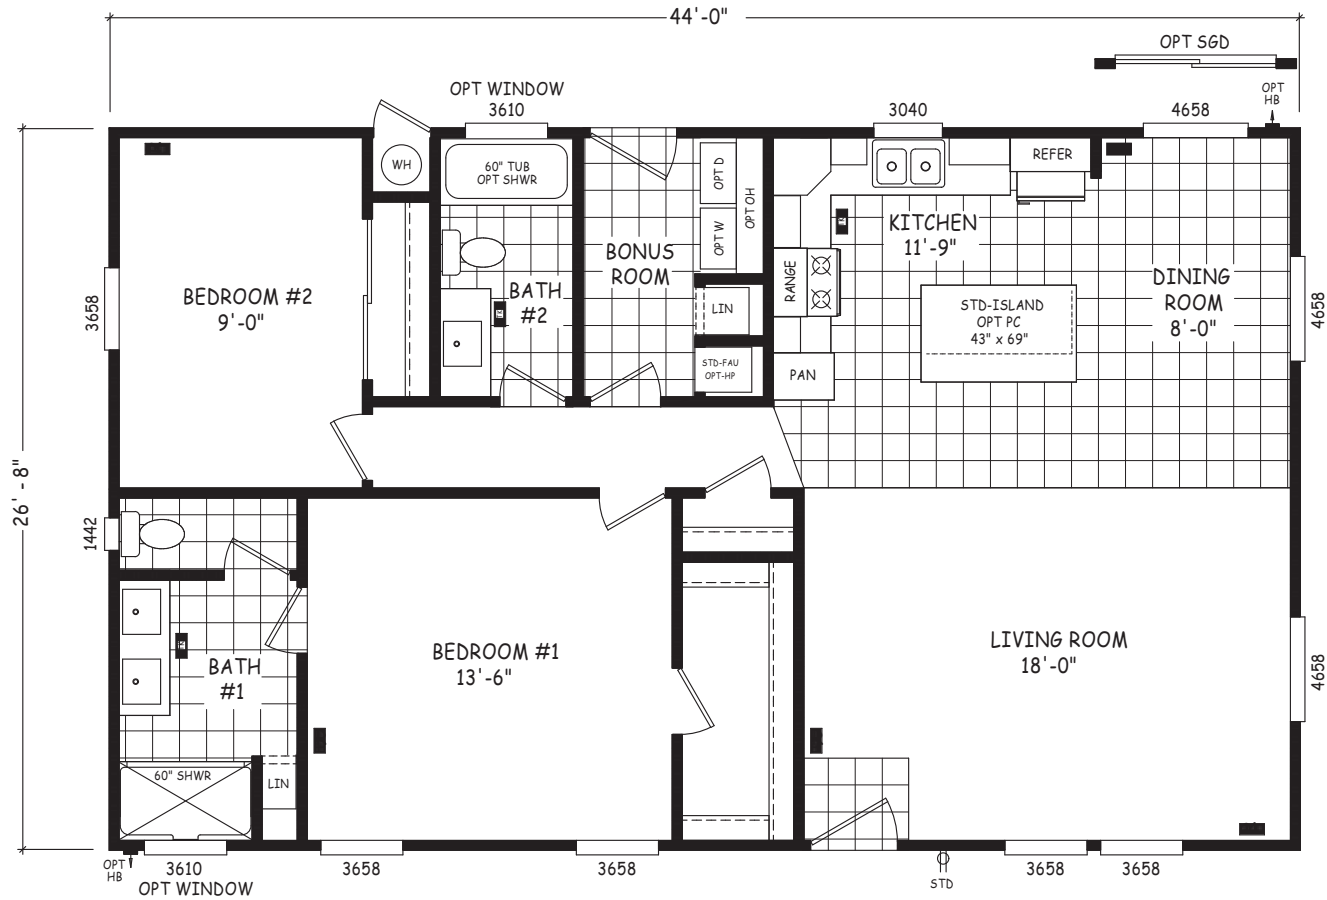

Jaspen

Edge Series

1,174 SQ. FT. (Approximate) 2 Bedroom, 2 Bath

Last Updated: 5-21-24

FACTORY EXPO OUTLET CENTER

5757 S. Palo Verde Rd., #202
Tucson, AZ 85706

FactoryBuiltHomesDirect.com | 1-800-965-2781

IMPORTANT: Alta Cima Corp reserves the right to modify, cancel or substitute products or features of this event at any time without prior notice or obligation. Pictures and other promotional materials are representative and may depict or contain floor plans, square footages, elevations, options, upgrades, extra design features, decorations, floor coverings, specialty light fixtures, custom paint and wall coverings, window treatments, landscaping, sound and alarm systems, furnishings, appliances, and other designer/decorator features and amenities that are not included as part of the home and/or may not be available at all locations. Home, pricing and community information is subject to change, and homes to prior sale, at any time without notice or obligation. ©2020 Alta Cima Corp. All rights reserved.