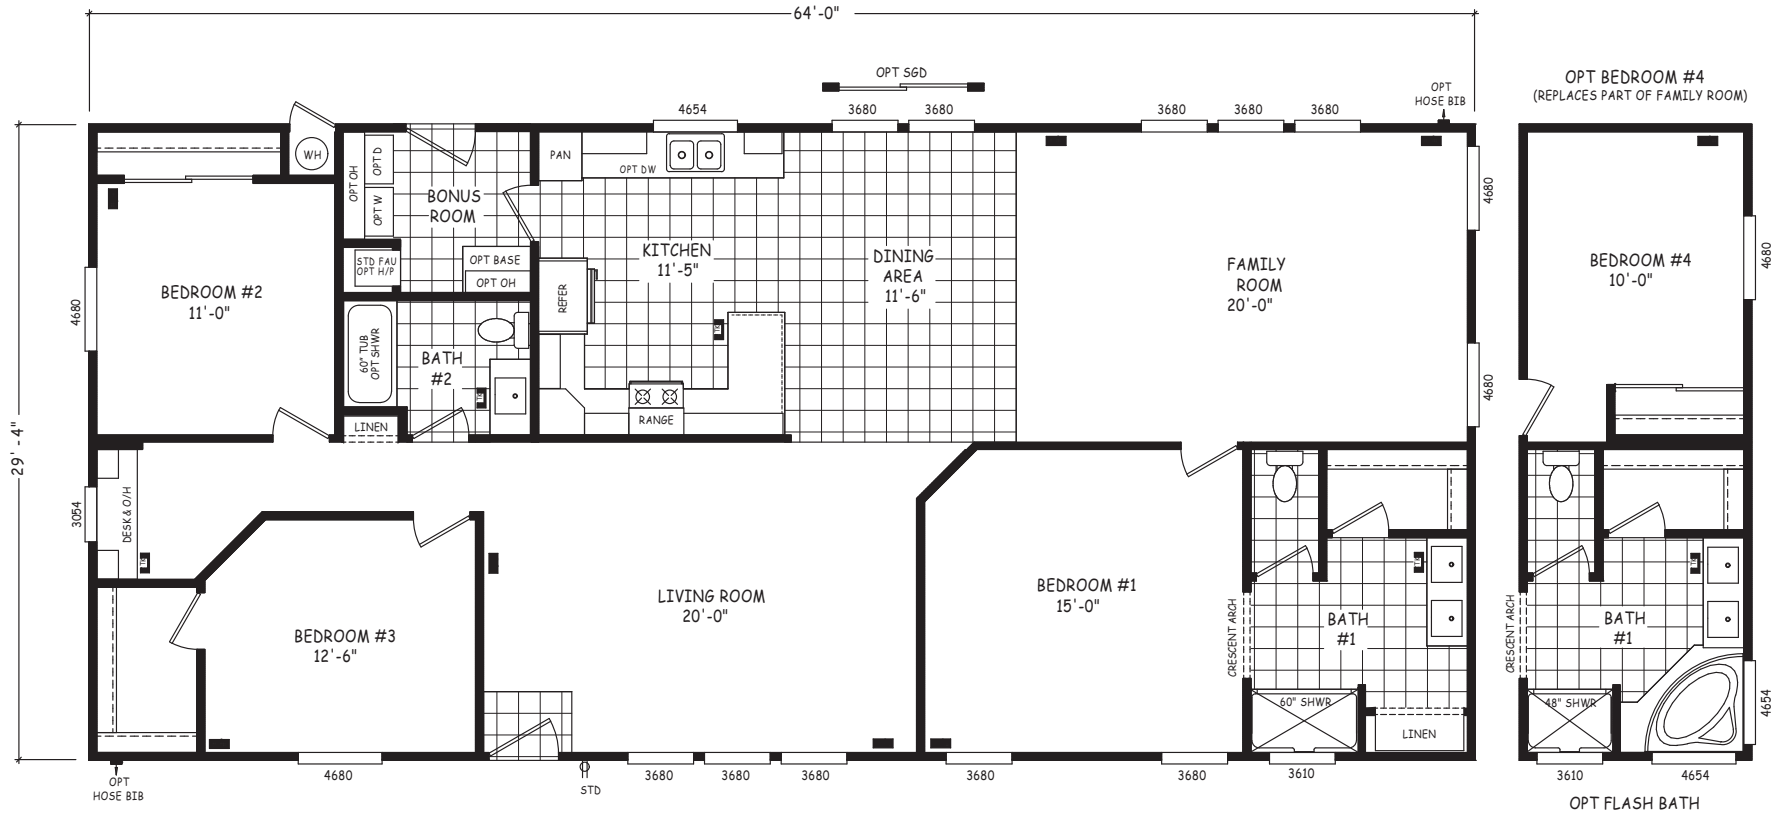

# Jenning

Pinnacle Series

1,877 SQ. FT. (Approximate) 3 Bedroom, 2 Bath

Last Updated: 8-22-22

**FACTORY EXPO OUTLET CENTER**

5757 S. Palo Verde Rd., #202  
Tucson, AZ 85706

**FactoryBuiltHomesDirect.com | 1-800-965-2781**