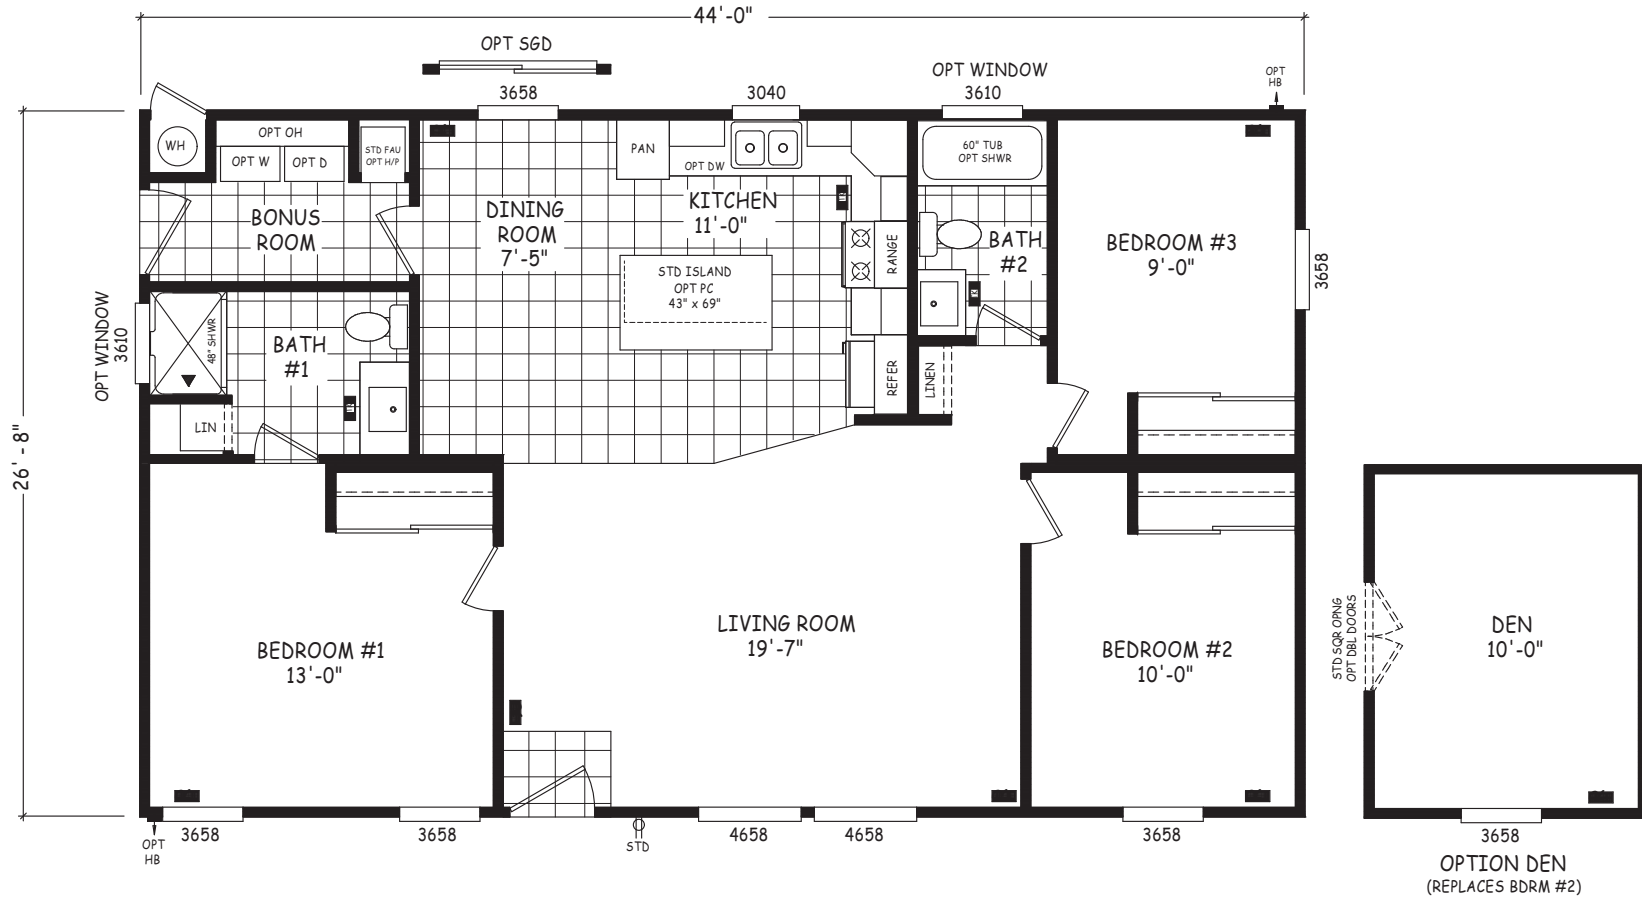

Kelstern

Edge Series

1,174 SQ. FT. (Approximate) 3 Bedroom, 2 Bath

Last Updated: 5-21-24

FACTORY EXPO OUTLET CENTER
 5757 S. Palo Verde Rd., #202
 Tucson, AZ 85706

FactoryBuiltHomesDirect.com | 1-800-965-2781