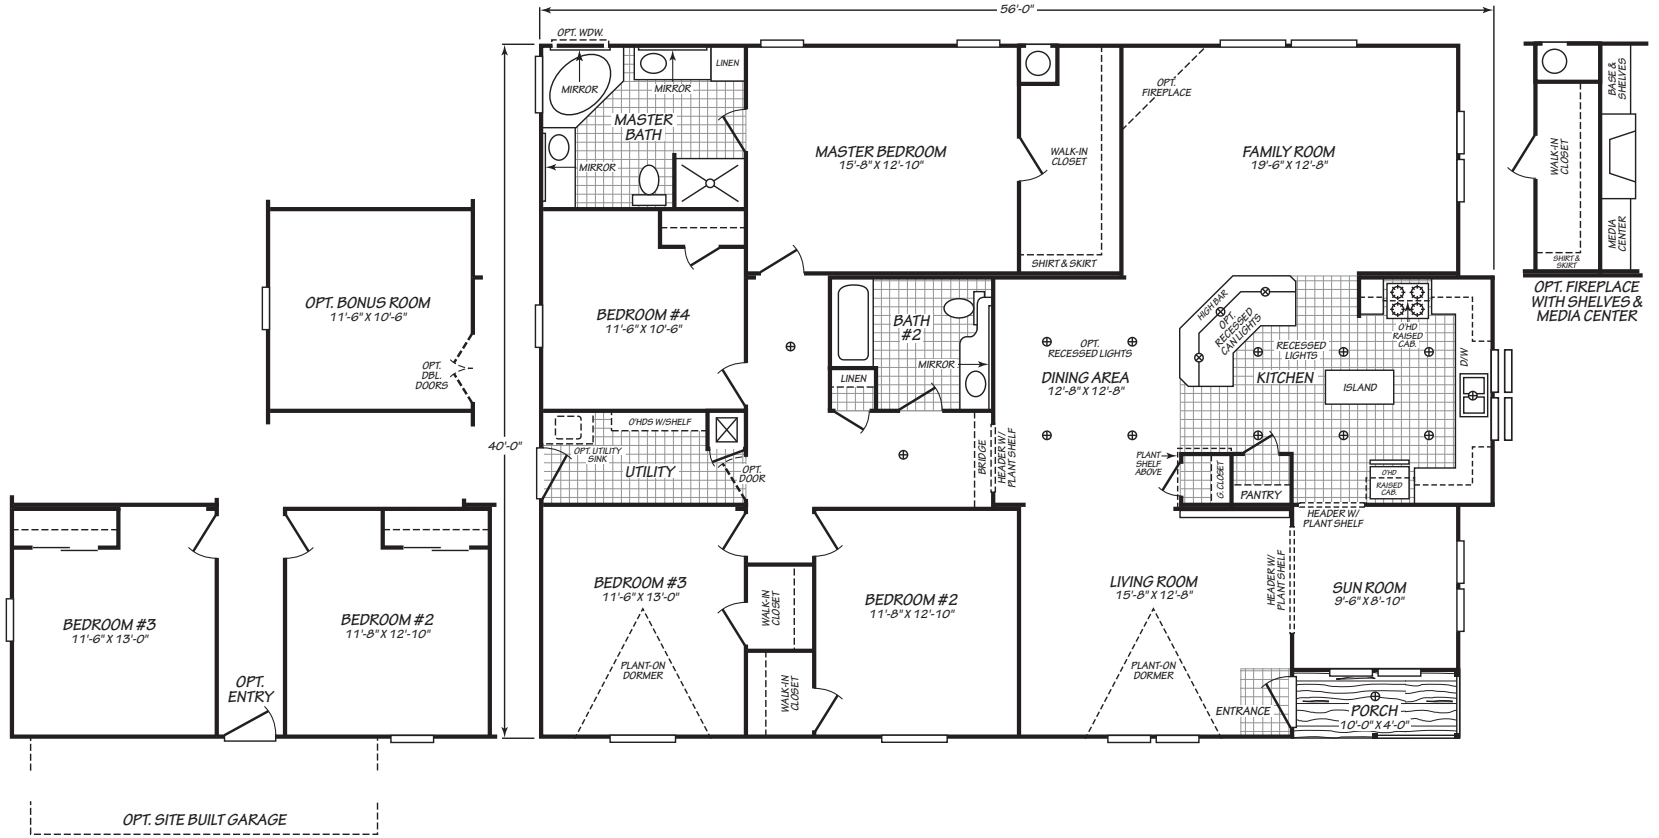

4 Bedroom, 2 Bath
Approx. 2,146 Sq. Ft.

Last Updated: 8-12-19

Keswick
Vogue II Series

Factory Expo
"Factory Direct Value" OUTLET CENTER

5757 S. Palo Verde Rd., Suite 202
Tucson, AZ 85706-7735

I authorize Factory Expo Outlet Center to build my house, per this plan.