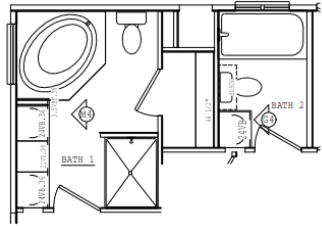

Kino

Canyon Lake Series

1,026 SQ. FT. (Approximate) 3 Bedroom, 2 Bath

Last Updated: 11-8-21

OPT. GLAMOUR BATH

FACTORY EXPO OUTLET CENTER
 5757 S. Palo Verde Rd., #202
 Tucson, AZ 85706

FactoryBuiltHomesDirect.com | 1-800-965-2781