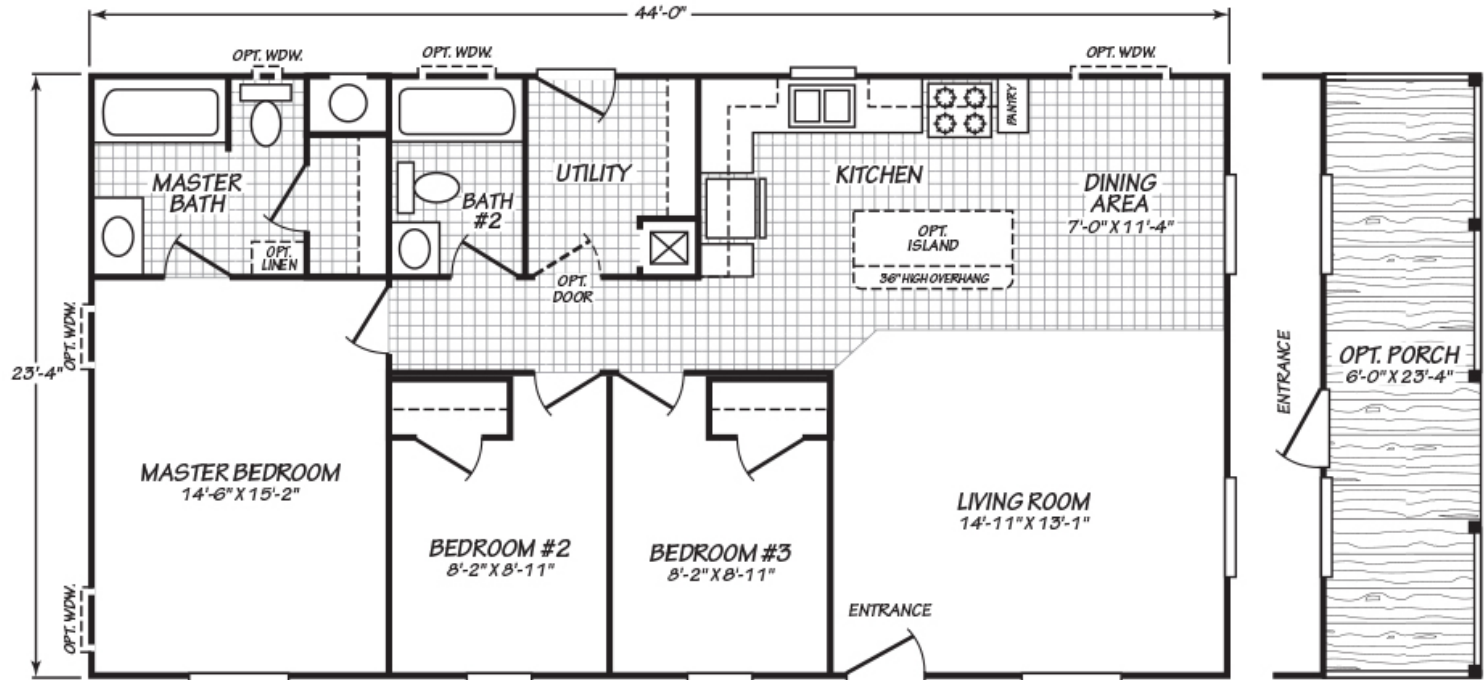

Kino

Canyon Lake Series

1,026 SQ. FT. (Approximate) 3 Bedroom, 2 Bath

Last Updated: 11-8-21

OPT. GLAMOUR BATH

FACTORY EXPO OUTLET CENTER
 5757 S. Palo Verde Rd., #202
 Tucson, AZ 85706

FactoryBuiltHomesDirect.com | 1-800-965-2781