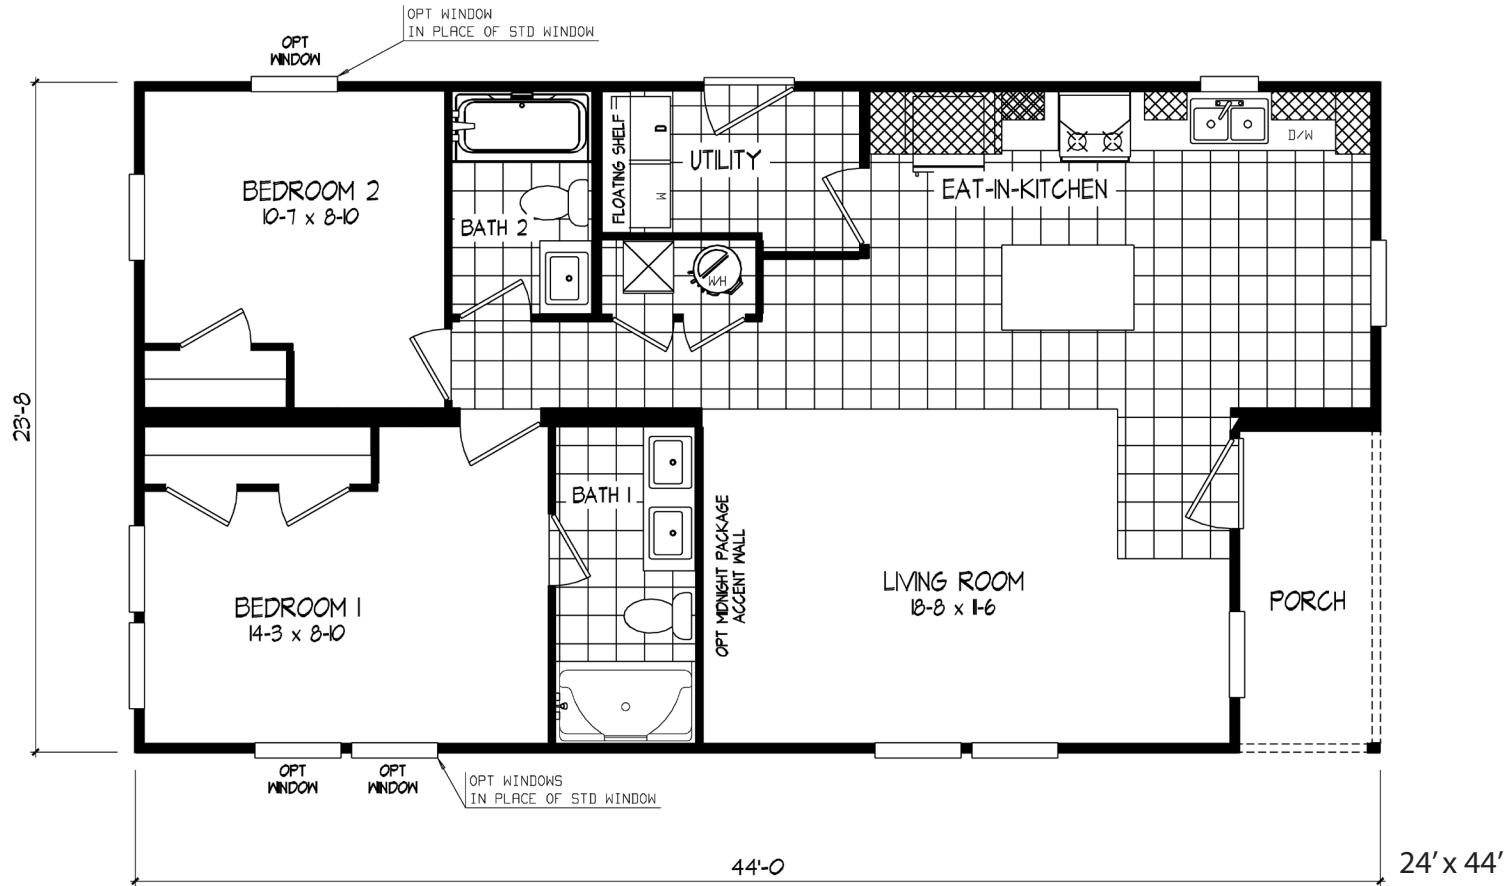

Kirkwood

Tempo Porch Series - Multi Section

982 SQ. FT. (Approximate) 2 Bedroom, 2 Bath

Last Updated: 2-25-25

FACTORY EXPO OUTLET CENTER
 5757 S. Palo Verde Rd., #202
 Tucson, AZ 85706

FactoryBuiltHomesDirect.com | 1-800-965-2781