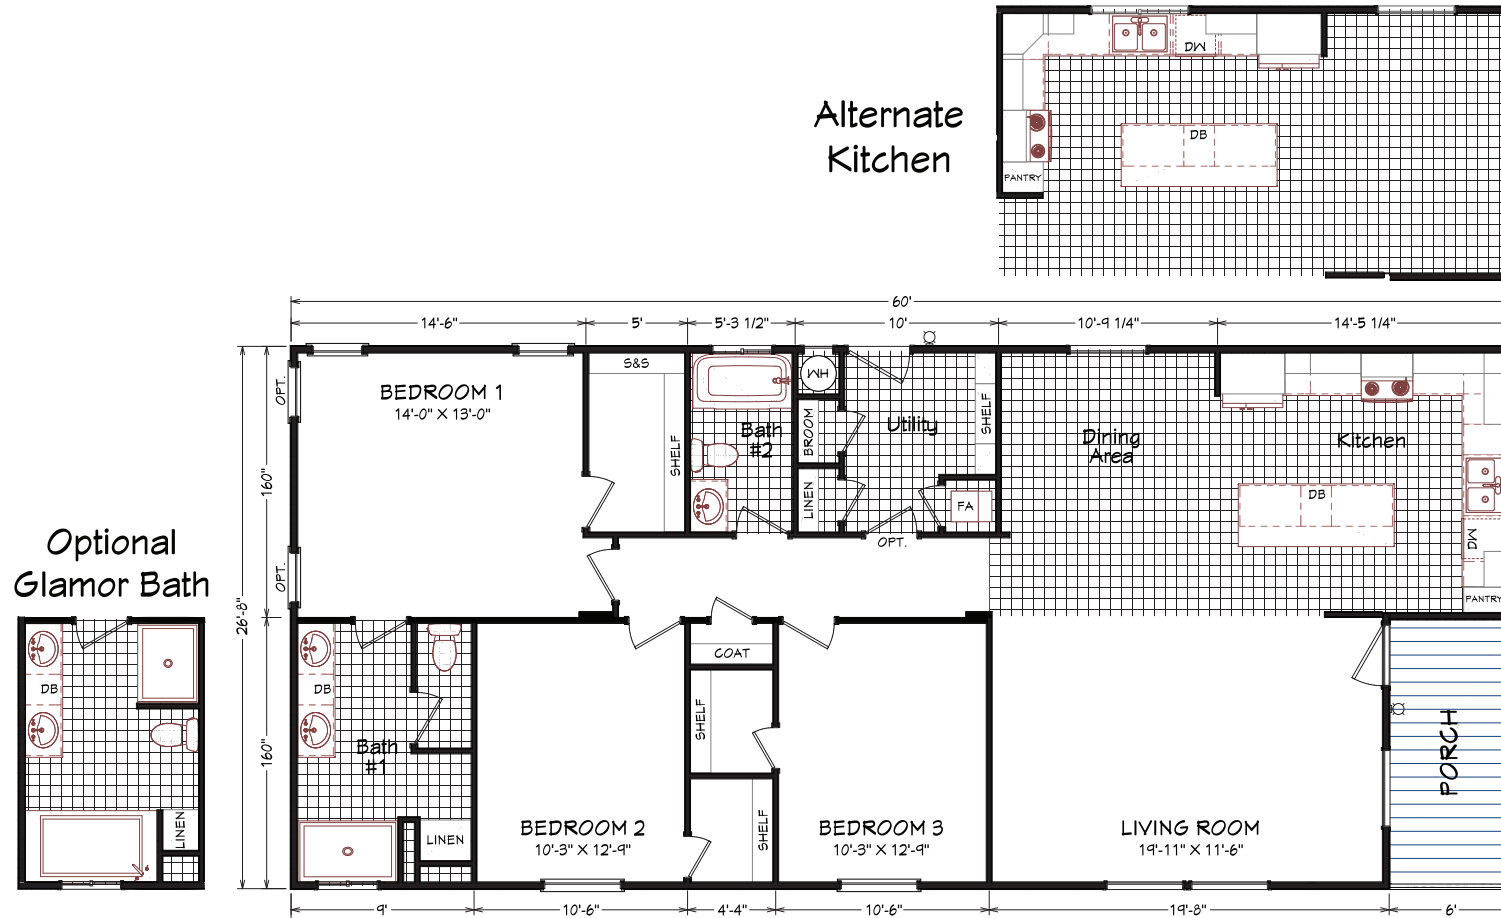

Langlois

Coronado Series

1,520 SQ. FT. (Approximate) 3 Bedroom, 2 Bath

Last Updated: 9-9-22

FACTORY EXPO OUTLET CENTER
 5757 S. Palo Verde Rd., #202
 Tucson, AZ 85706

FactoryBuiltHomesDirect.com | 1-800-965-2781