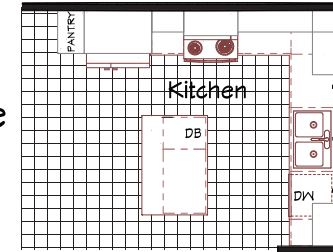

# Lauren

Coronado Series

1,400 SQ. FT. (Approximate) 3 Bedroom, 2 Bath

Last Updated: 9-9-22

Optional  
Glamor Bath

Alternate  
Kitchen

**FACTORY EXPO OUTLET CENTER**  
5757 S. Palo Verde Rd., #202  
Tucson, AZ 85706