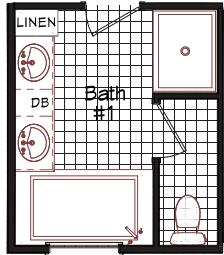

# Lauren

Coronado Series

1,400 SQ. FT. (Approximate) 3 Bedroom, 2 Bath

Last Updated: 9-9-22

Optional  
Glamor Bath

Alternate  
Kitchen

**FACTORY EXPO OUTLET CENTER**  
5757 S. Palo Verde Rd., #202  
Tucson, AZ 85706