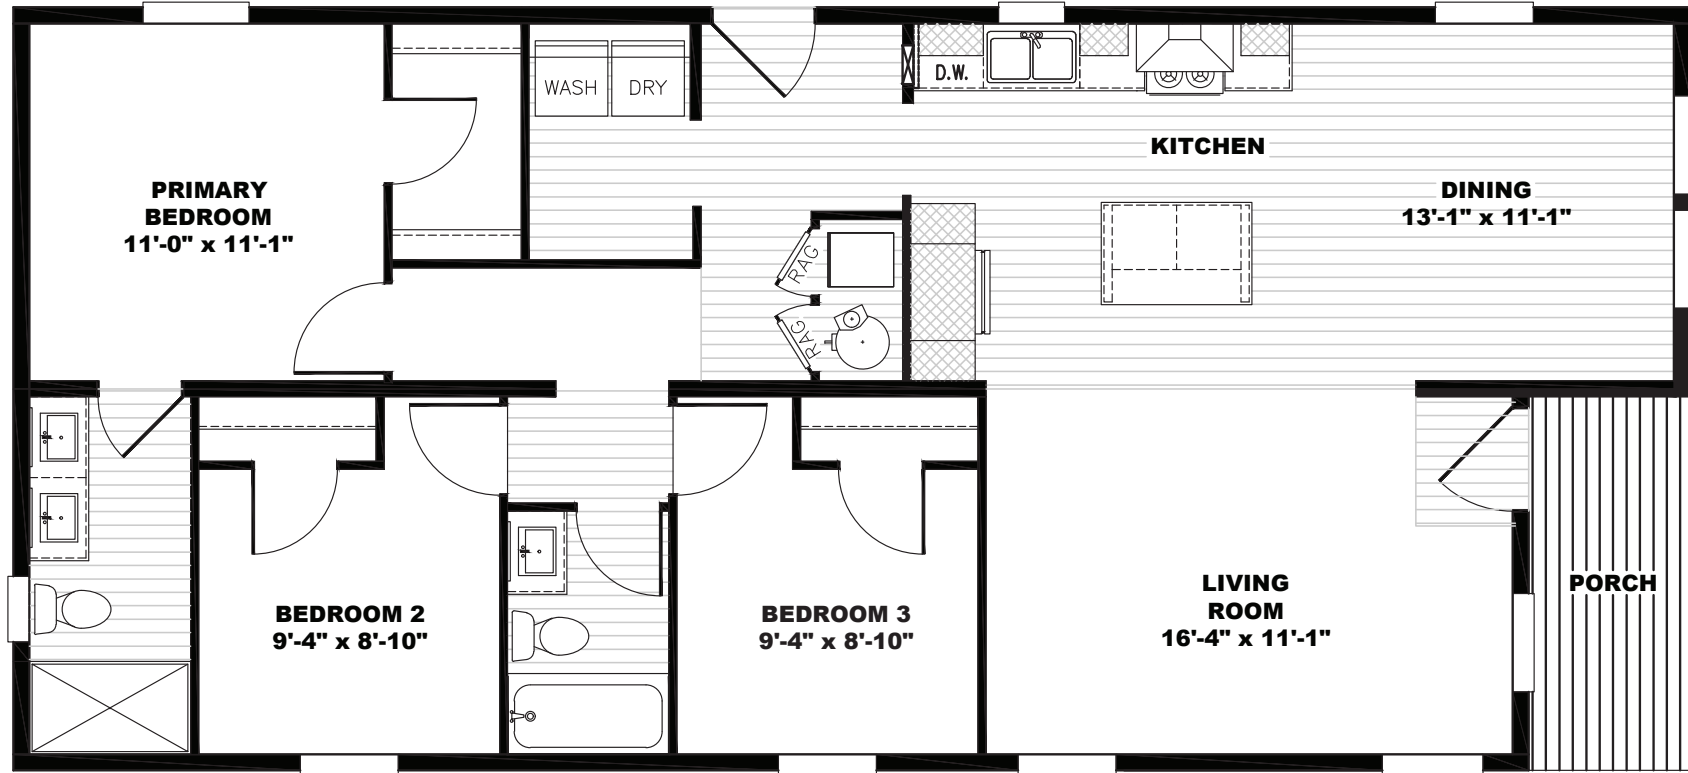

Leeds

Tempo Porch Series - Multi Section

1,231 SQ. FT. (Approximate) 3 Bedroom, 2 Bath

Last Updated: 8-10-23

24' x 52'

FACTORY EXPO OUTLET CENTER

5757 S. Palo Verde Rd., #202
Tucson, AZ 85706

FactoryBuiltHomesDirect.com | 1-800-965-2781