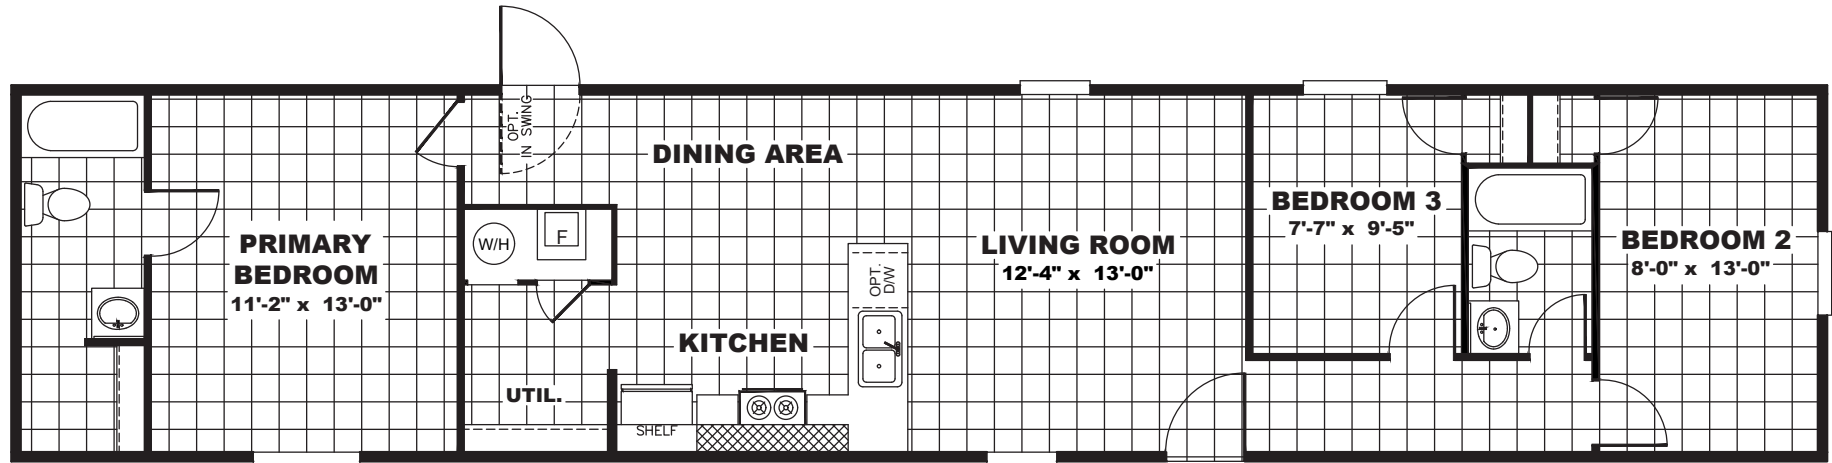

Littlefield

TRU Homes Series - Single Section

902 SQ. FT. (Approximate) 3 Bedroom, 2 Bath

Last Updated: 12-10-21

14' x 66' Elation

FACTORY EXPO OUTLET CENTER

5757 S. Palo Verde Rd., #202
Tucson, AZ 85706

FactoryBuiltHomesDirect.com | 1-800-965-2781