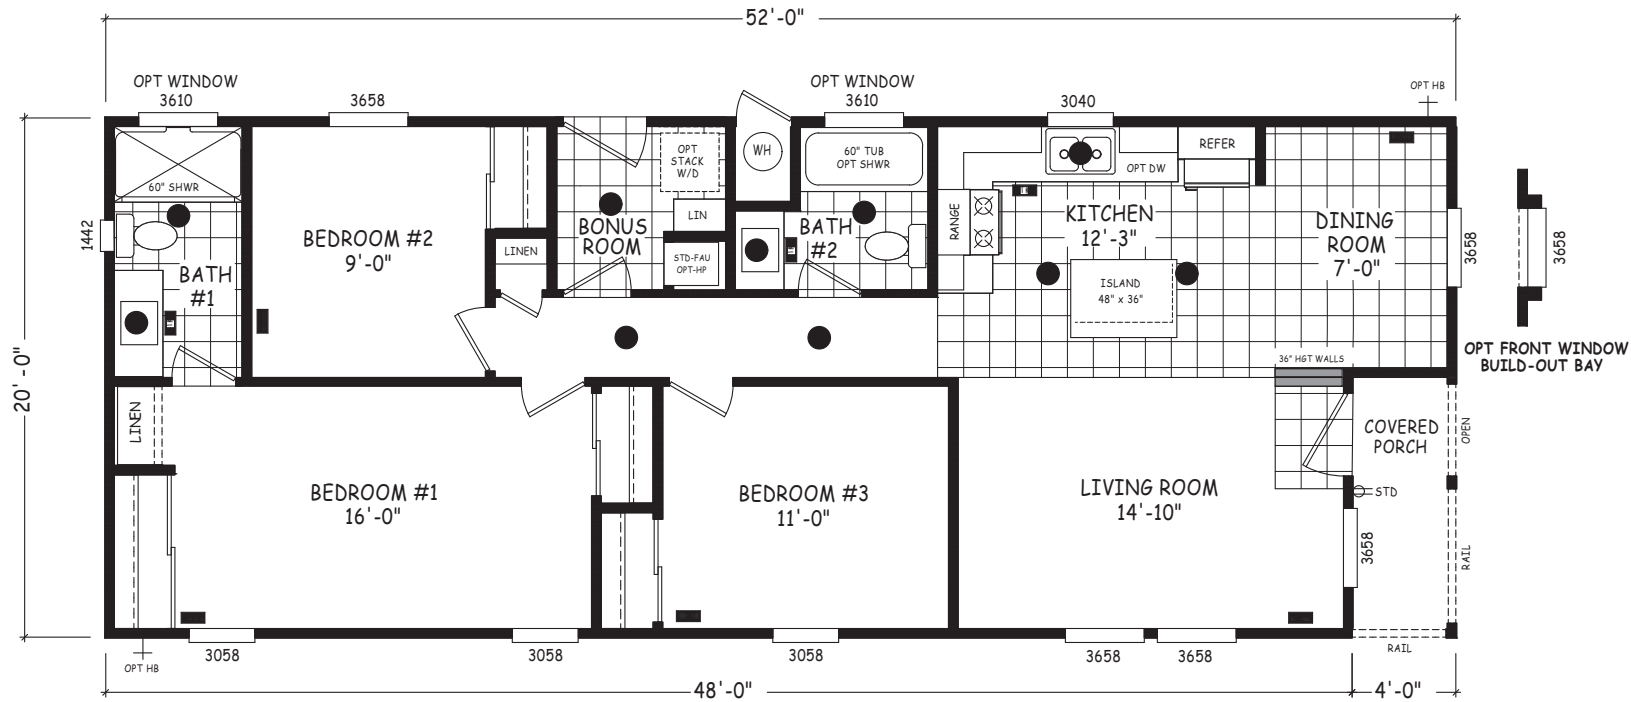

Marigold

Edge Series

1,040 SQ. FT. (Approximate) 3 Bedroom, 2 Bath

Last Updated: 5-21-24

3658
OPT DEN
(REPLACES BEDROOM #3)

FACTORY EXPO OUTLET CENTER

5757 S. Palo Verde Rd., #202
Tucson, AZ 85706

FactoryBuiltHomesDirect.com | 1-800-965-2781