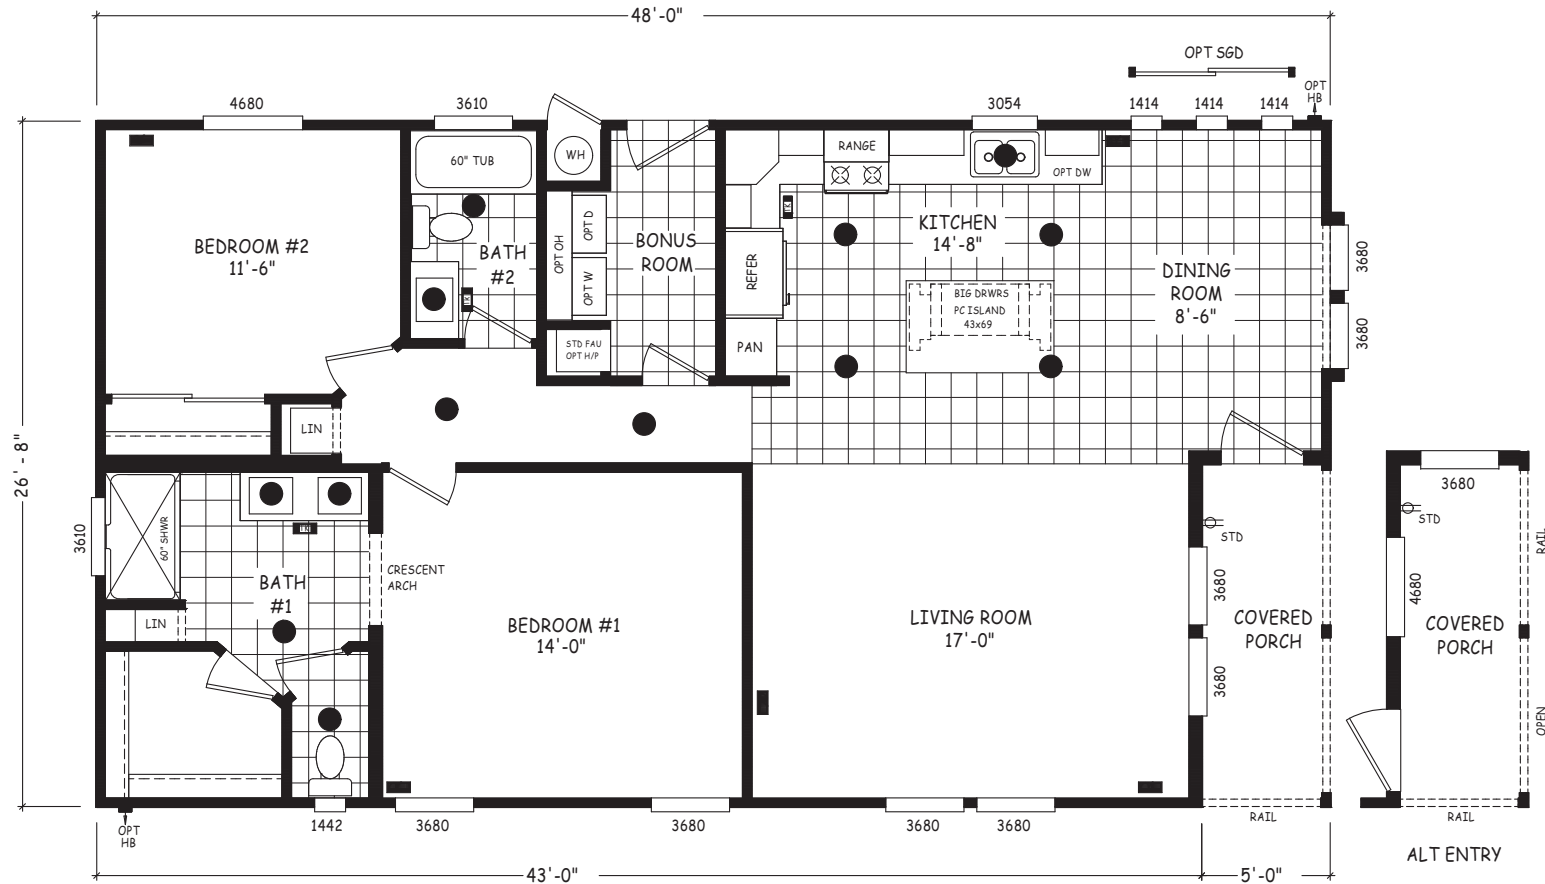

Marwari

Pinnacle Series

1,280 SQ. FT. (Approximate) 2 Bedroom, 2 Bath

Last Updated: 12-7-23

FACTORY EXPO OUTLET CENTER

5757 S. Palo Verde Rd., #202
Tucson, AZ 85706

FactoryBuiltHomesDirect.com | 1-800-965-2781