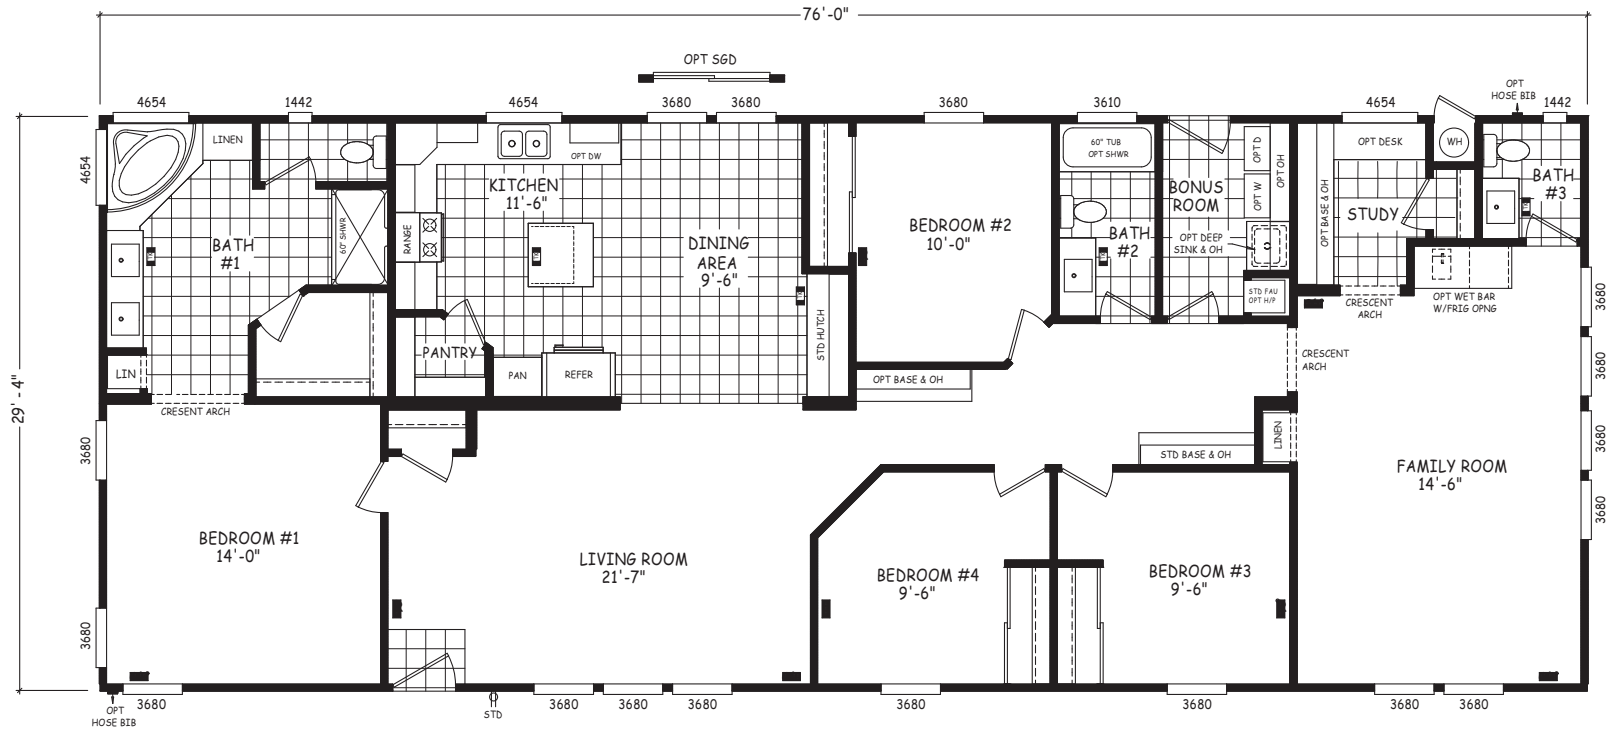

Maurer

Pinnacle Series

2,229 SQ. FT. (Approximate) 4 Bedroom, 2 Bath

Last Updated: 8-22-22

FACTORY EXPO OUTLET CENTER
 5757 S. Palo Verde Rd., #202
 Tucson, AZ 85706

FactoryBuiltHomesDirect.com | 1-800-965-2781