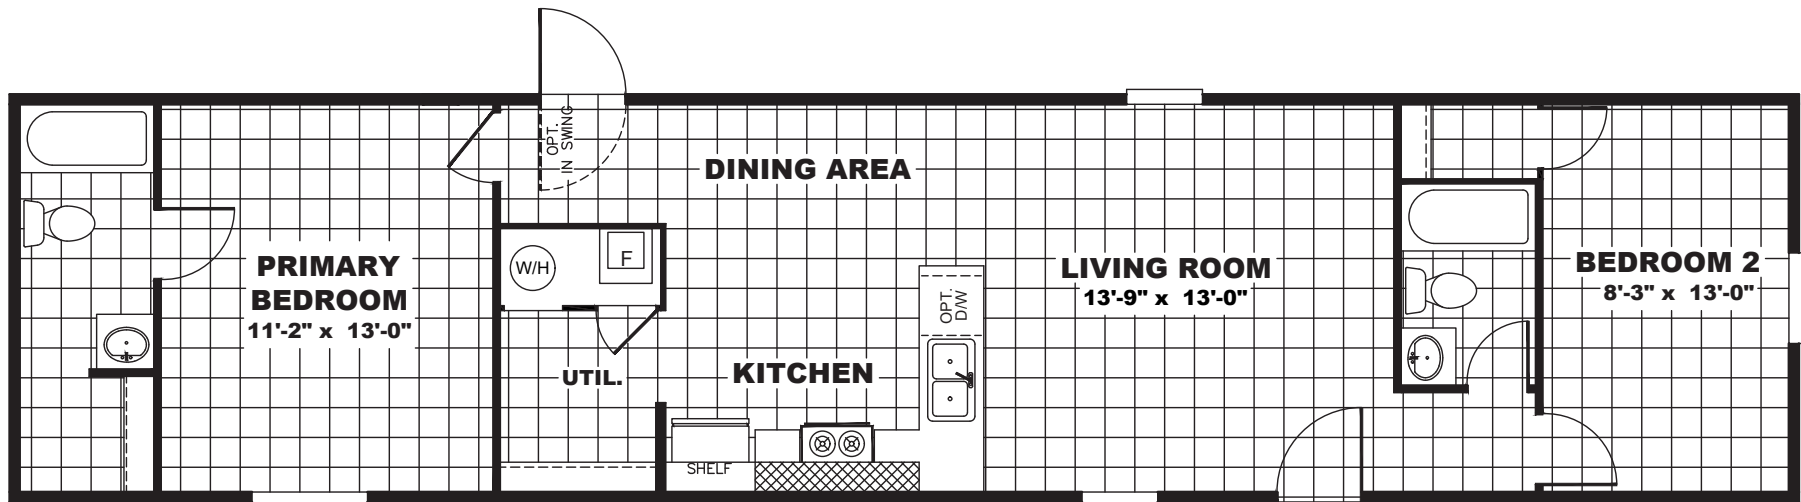

McKnight

TRU Homes Series - Single Section

820 SQ. FT. (Approximate) 2 Bedroom, 2 Bath

Last Updated: 12-10-21

14' x 60' Delight

FACTORY EXPO OUTLET CENTER

5757 S. Palo Verde Rd., #202
Tucson, AZ 85706

FactoryBuiltHomesDirect.com | 1-800-965-2781