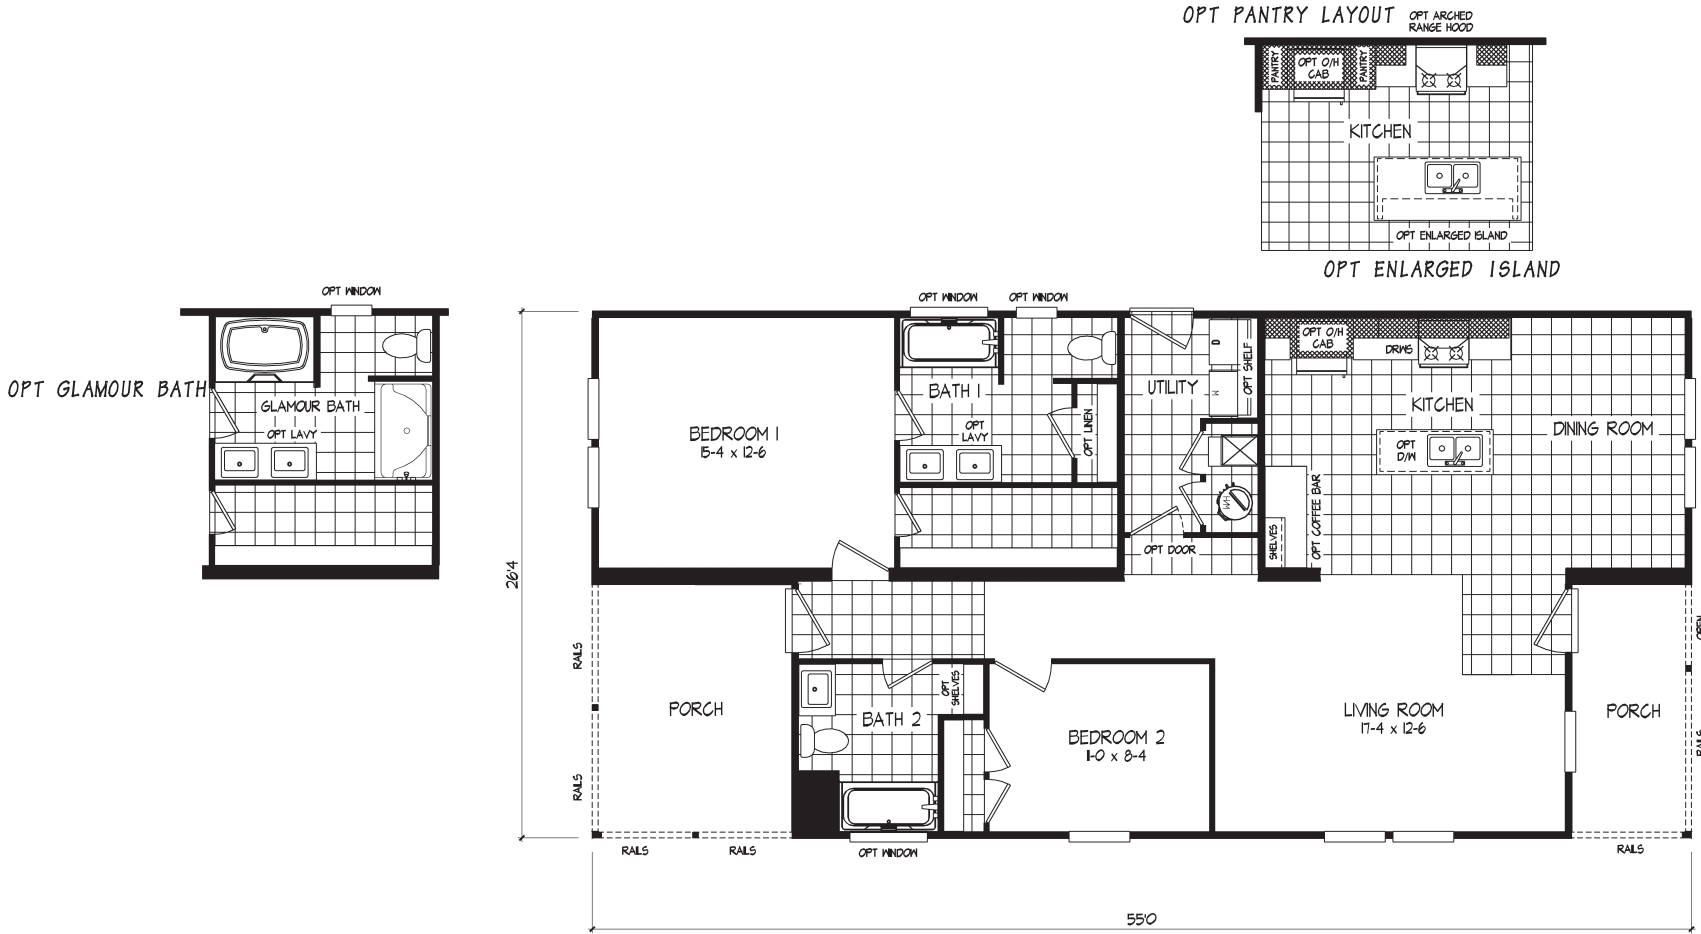

# Meekin

Desert Sky Series

1,448 SQ. FT. (Approximate) 2 Bedroom, 2 Bath

Last Updated: 5-13-26

**FACTORY EXPO OUTLET CENTER**  
 5757 S. Palo Verde Rd., #202  
 Tucson, AZ 85706

**FactoryBuiltHomesDirect.com | 1-800-965-2781**