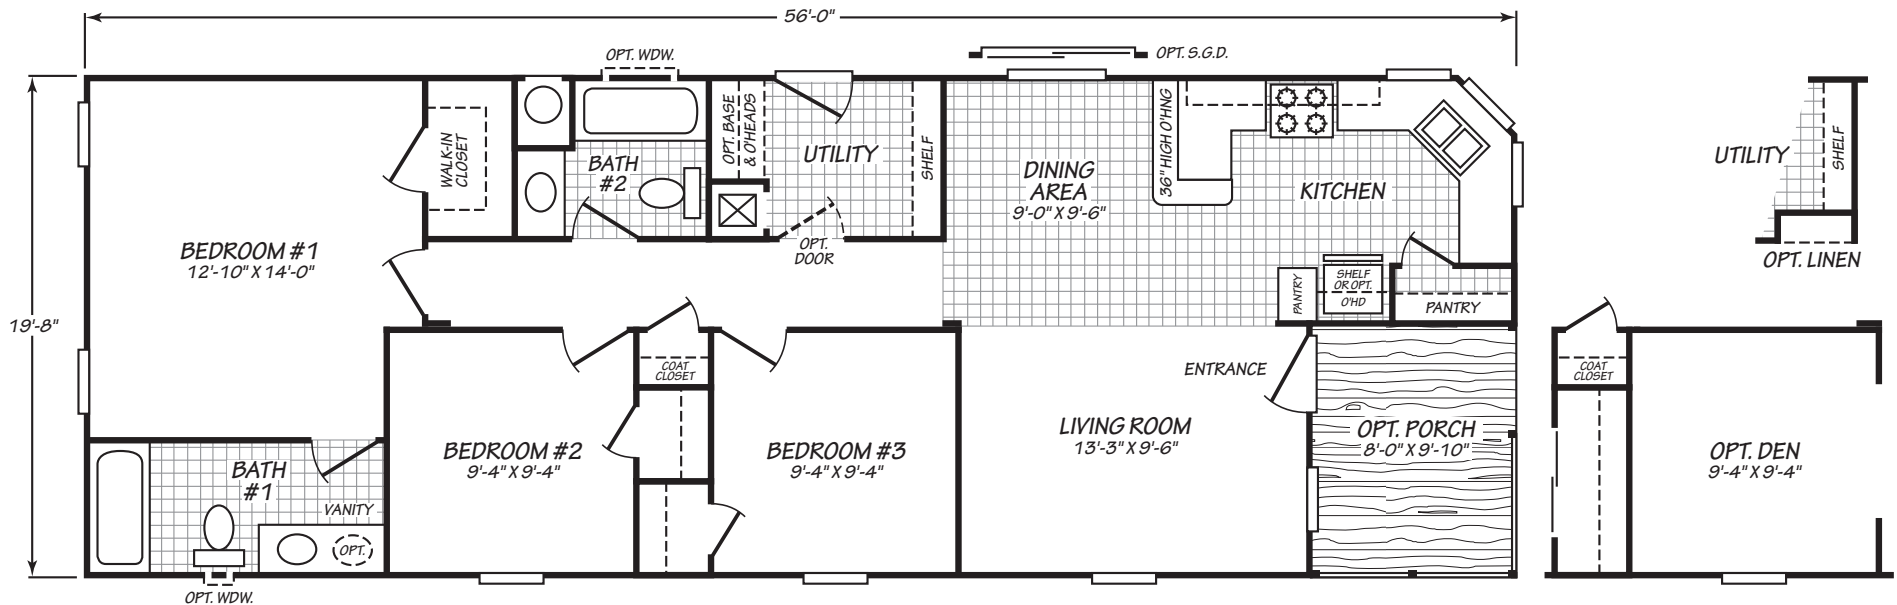

Mesquite

Canyon Lake Series

1,020 SQ. FT. (Approximate) 3 Bedroom, 2 Bath

Last Updated: 10-11-24

FACTORY EXPO OUTLET CENTER
 5757 S. Palo Verde Rd., #202
 Tucson, AZ 85706

FactoryBuiltHomesDirect.com | 1-800-965-2781