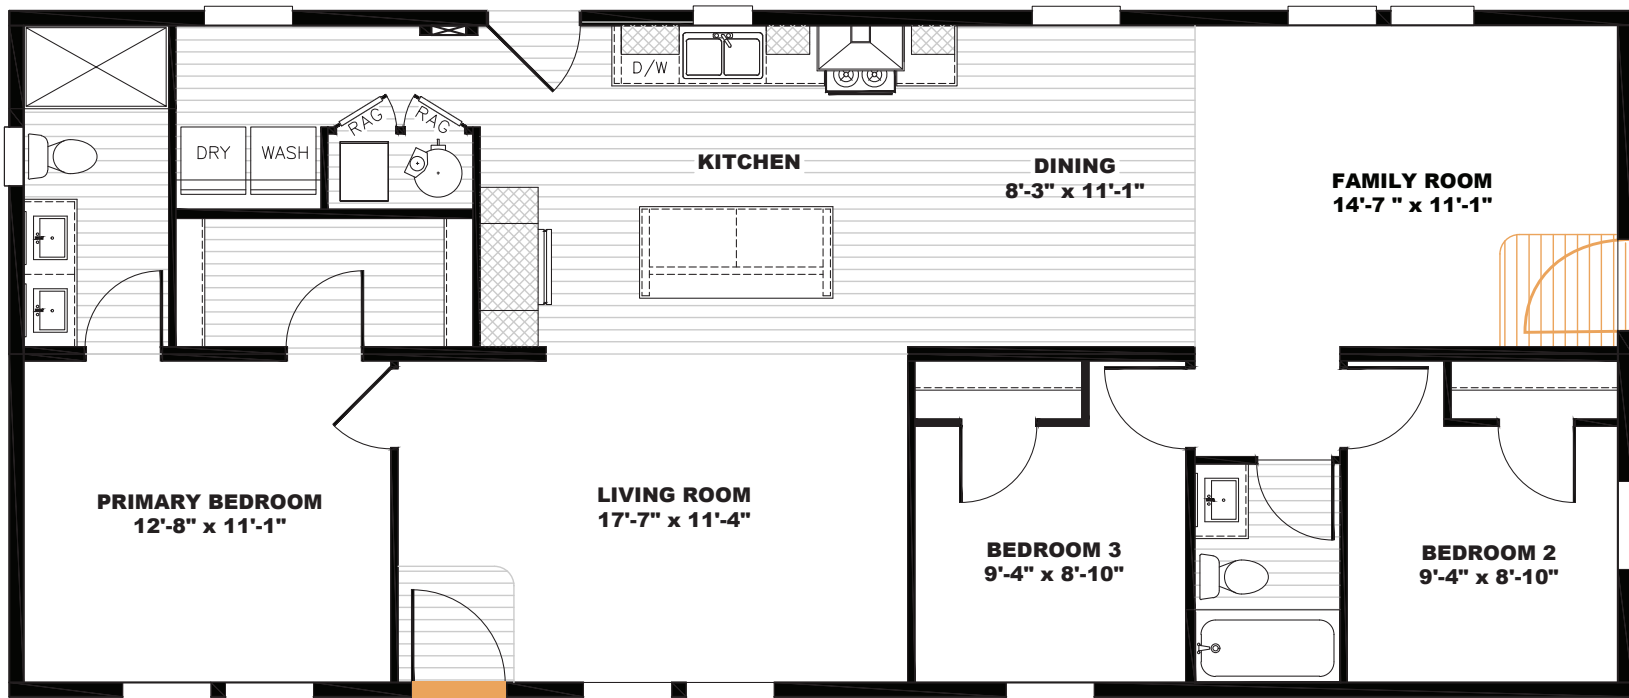

Mona

Tempo Series - Multi Section

1,325 SQ. FT. (Approximate) 3 Bedroom, 2 Bath

Last Updated: 8-10-23

 Alternate Door Location Available

24' x 56'

FACTORY EXPO OUTLET CENTER

5757 S. Palo Verde Rd., #202
Tucson, AZ 85706